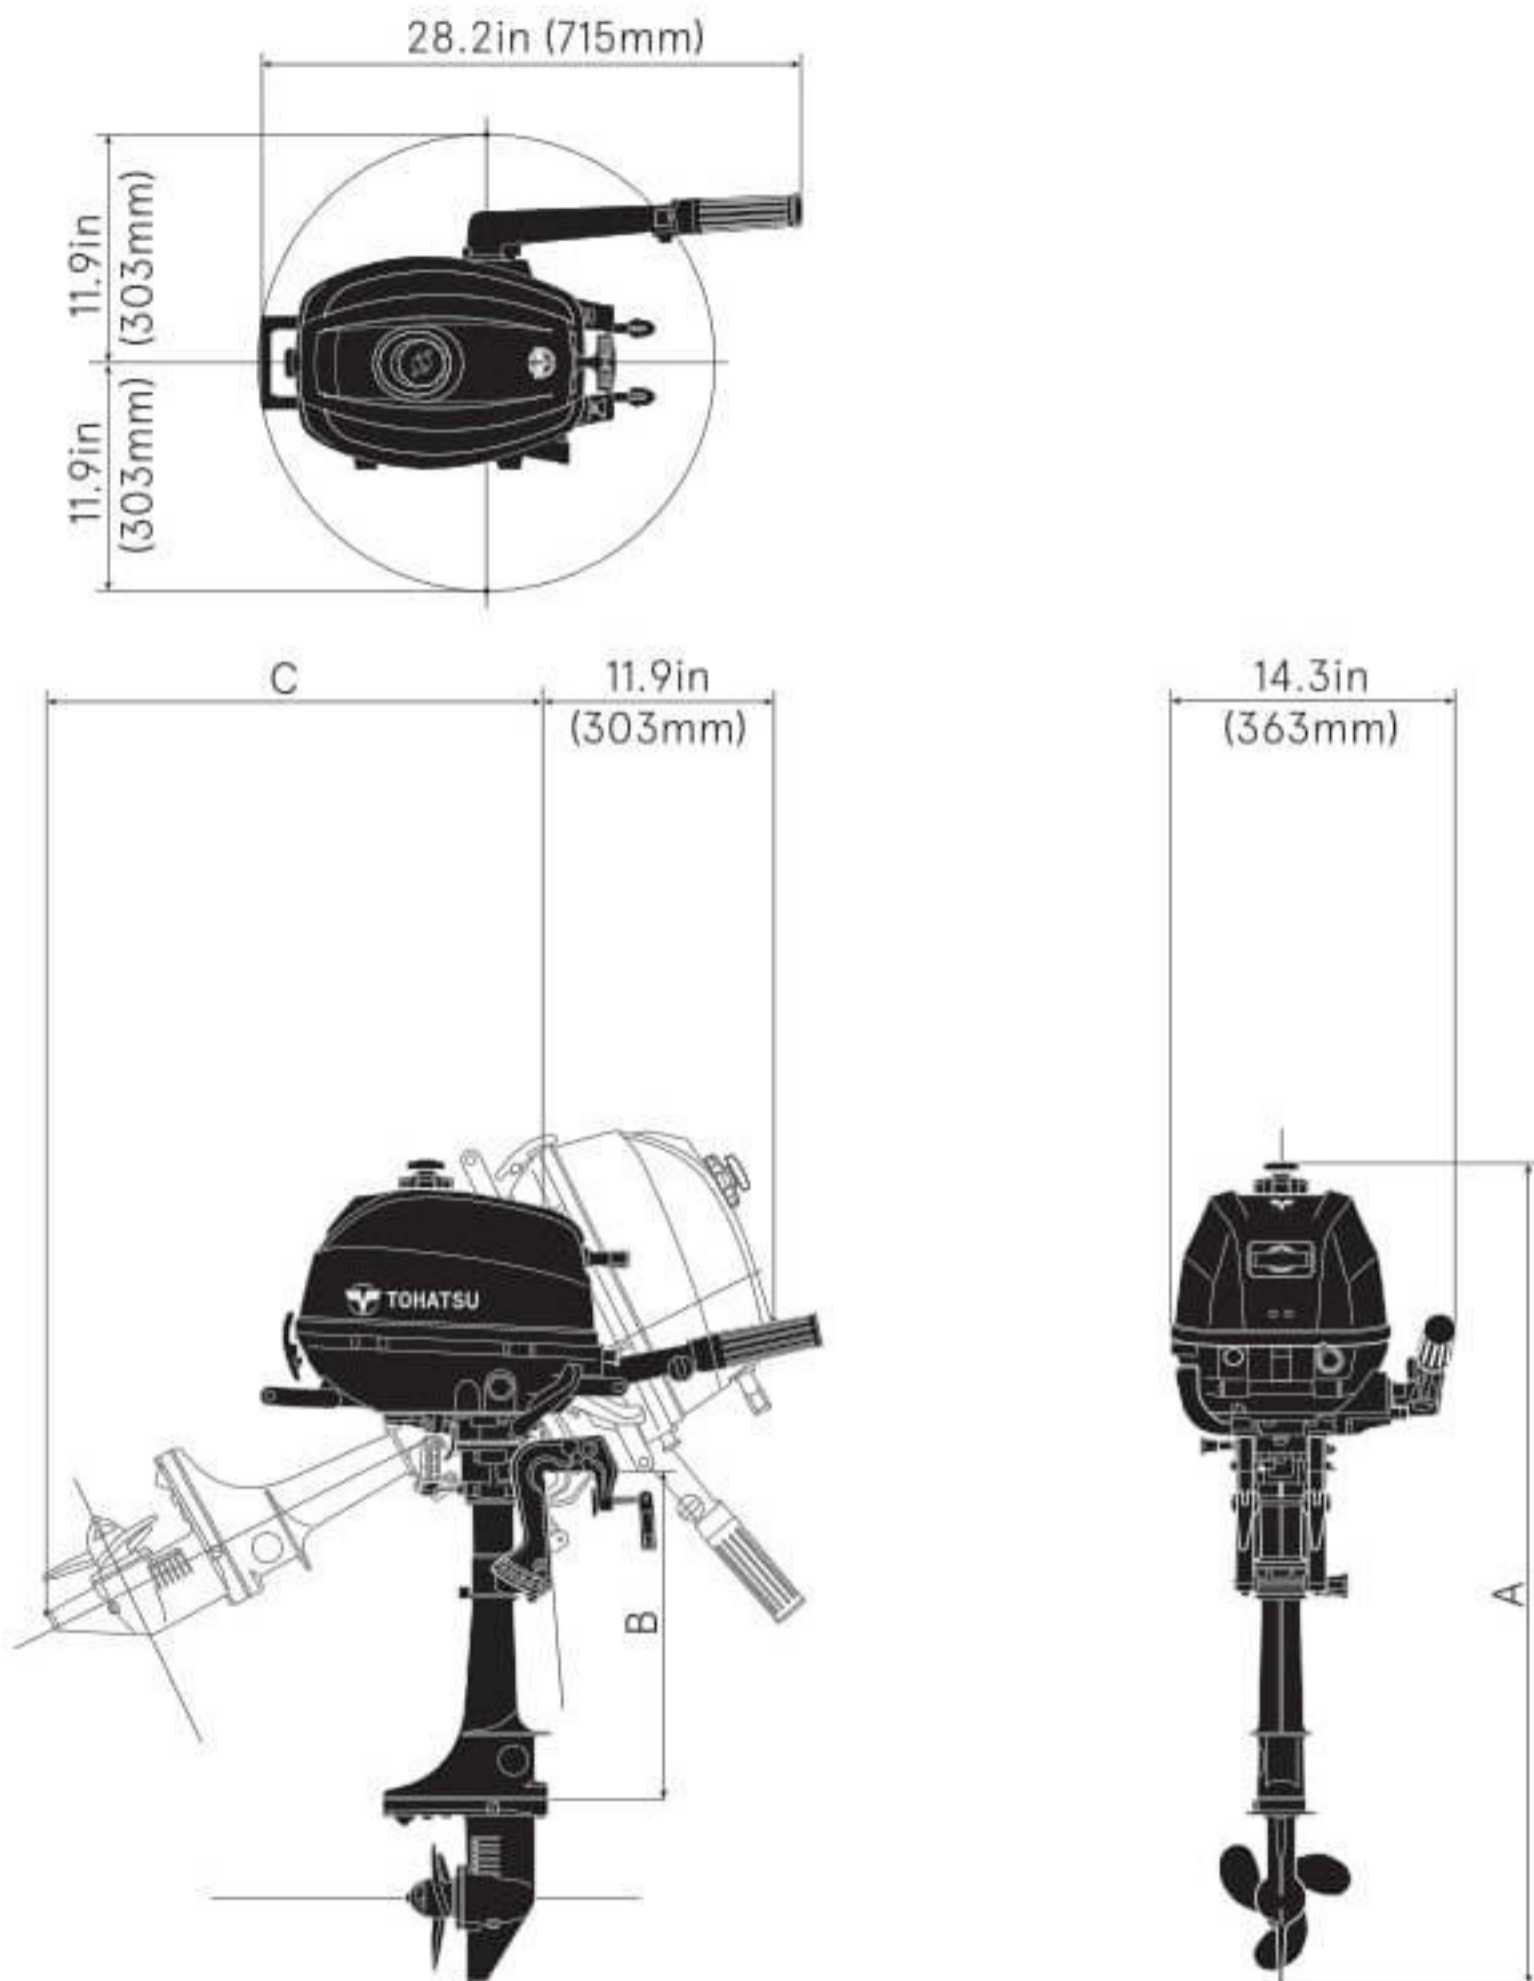

## Dimensions

**Dry Weight** (lbs/kg)

Model	MF
Transom S:	41 (18.4)
Transom L:	43 (19.4)

**Dimensions**

(in/mm)

Model	A	B	C
Transom S:	40.4 (1026)	17.1 (435)	24.8 (628)
Transom L:	45.4 (1153)	22.1 (562)	28.7 (728)