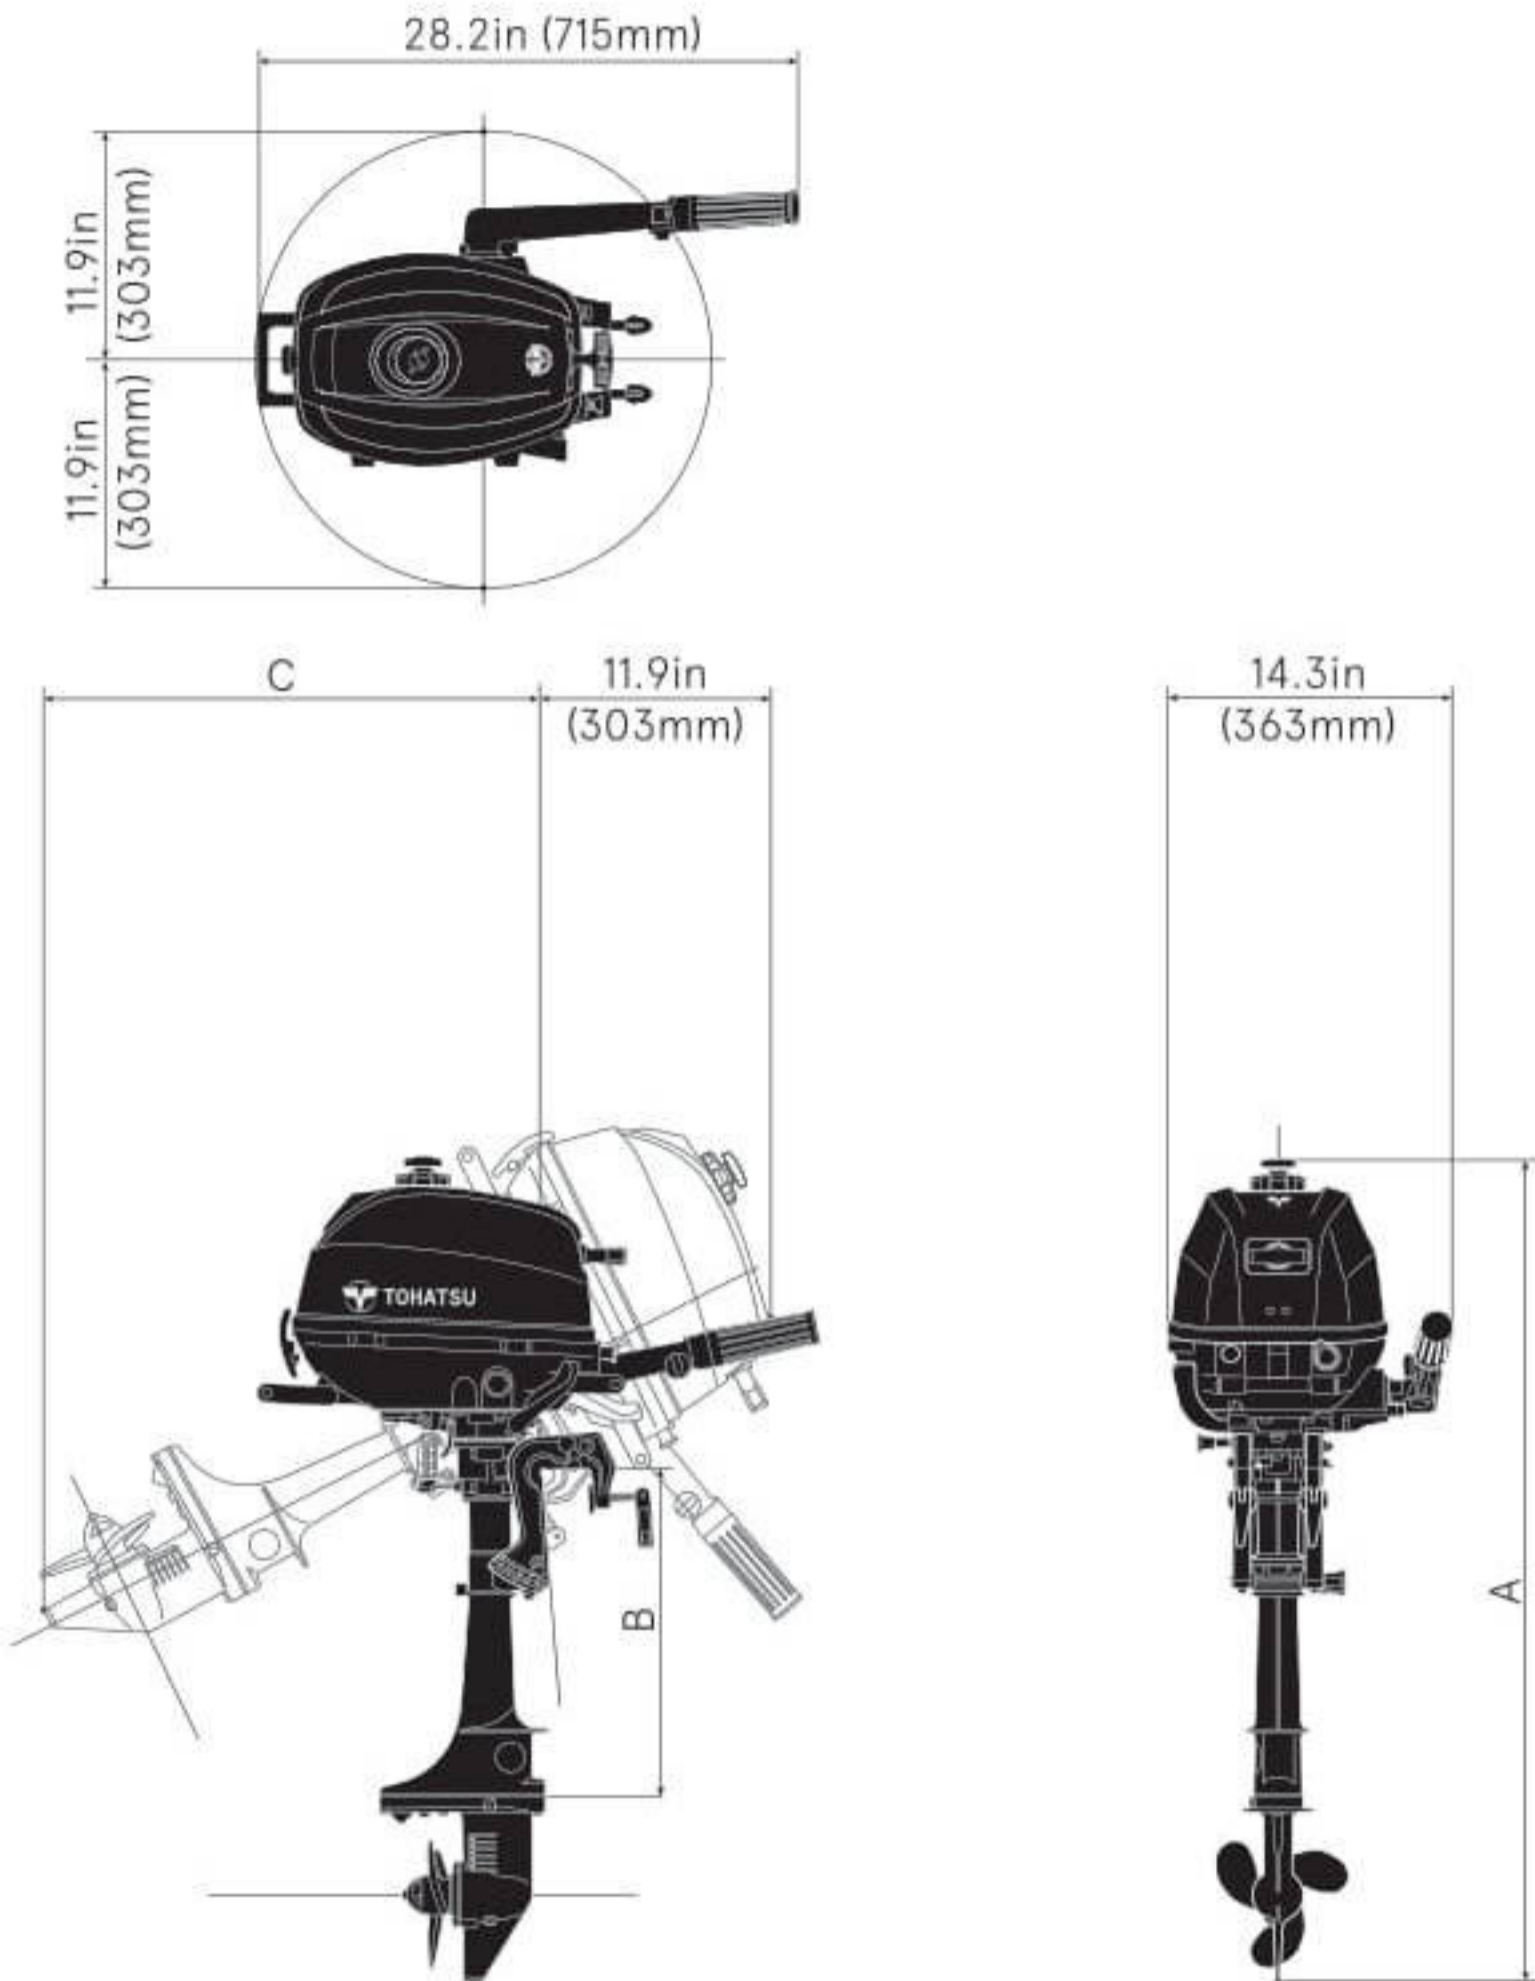

Dimensions

Dry Weight (lbs/kg)

Model	MF
Transom S:	41 (18.4)
Transom L:	43 (19.4)

Dimensions

(in/mm)

Model	A	B	C
Transom S:	40.4 (1026)	17.1 (435)	24.8 (628)
Transom L:	45.4 (1153)	22.1 (562)	28.7 (728)