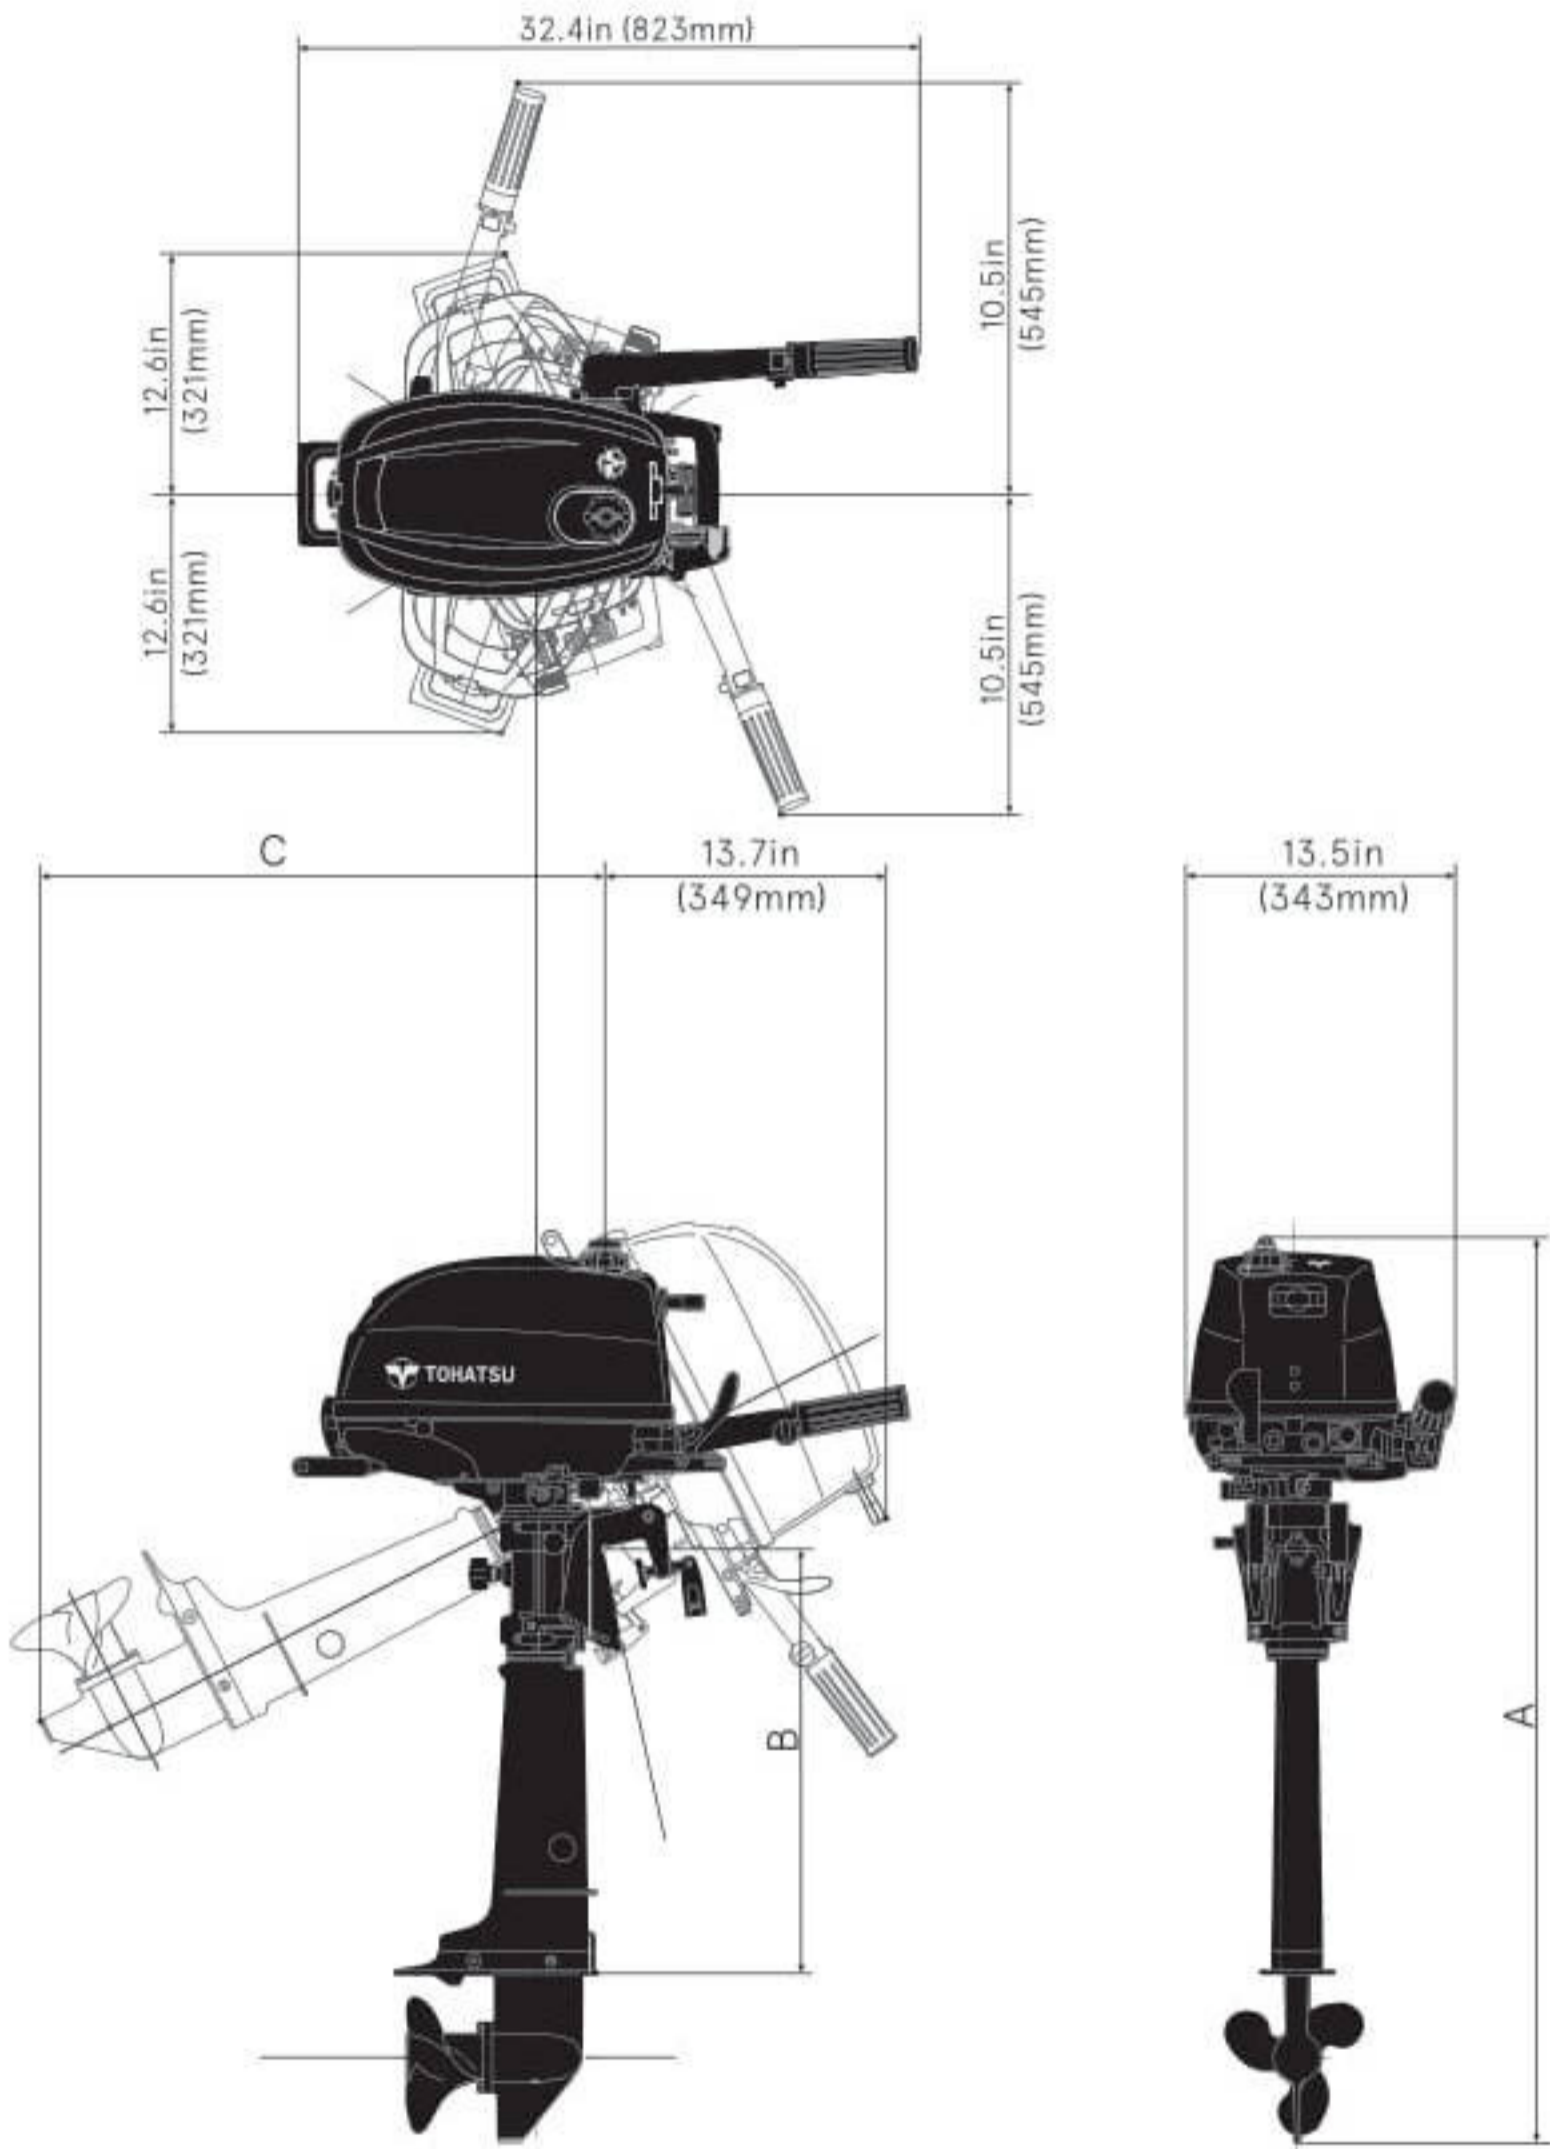

Dimensions

Dry Weight (lbs/kg)

Model	MF
Transom S:	57 (26.1)
Transom L:	59 (26.6)

Dimensions

(in/mm)

Model	A	B	C
Transom S:	41.5 (1053)	17.1 (435)	25.9 (658)
Transom L:	46.2 (1180)	22.1 (562)	29.8 (758)