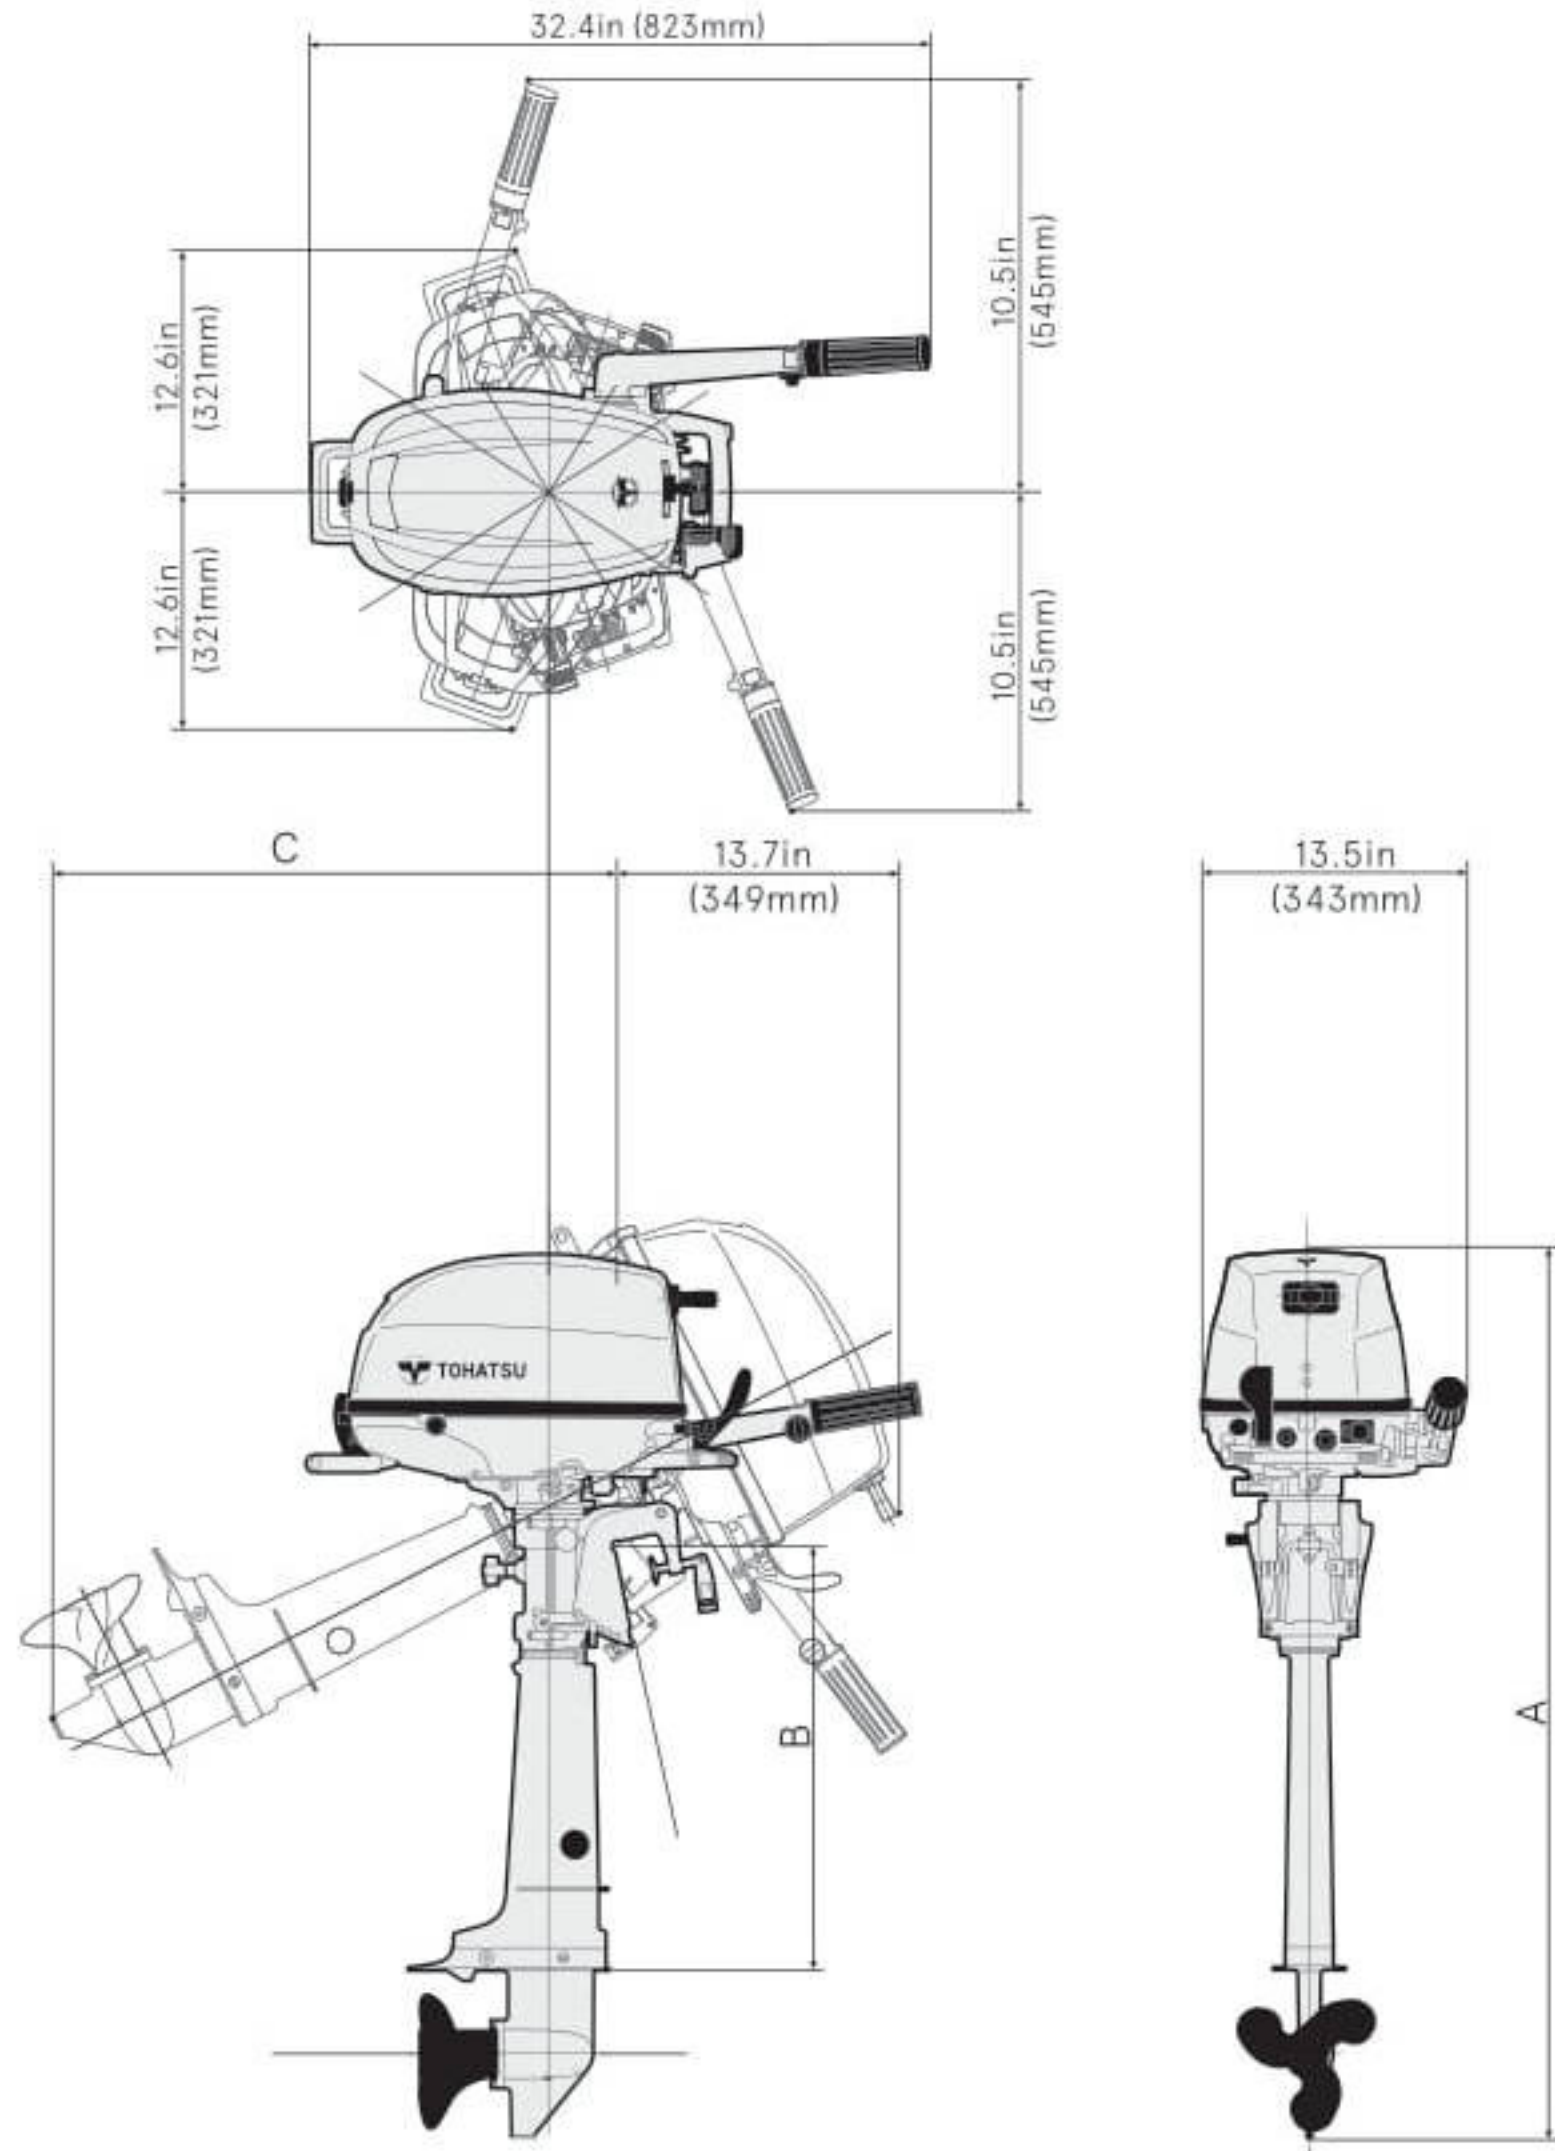

### Dimensions

Dry Weight (lbs/kg)

Model	MF
Transom S:	60 (27.2)

Dimensions (in/mm)

Model	A	B	C
Transom S:	40.9 (1039)	17.1 (435)	25.9 (658)

### Dimensions

Dry Weight (lbs/kg)

Model	MF
Transom L:	61 (27.7)
Transom UL:	62 (28.2)

Dimensions (in/mm)

Model	A	B	C
Transom L:	45.9 (1166)	22.1 (562)	29.8 (758)
Transom UL:	50.9 (1293)	27.1 (689)	33.8 (858)