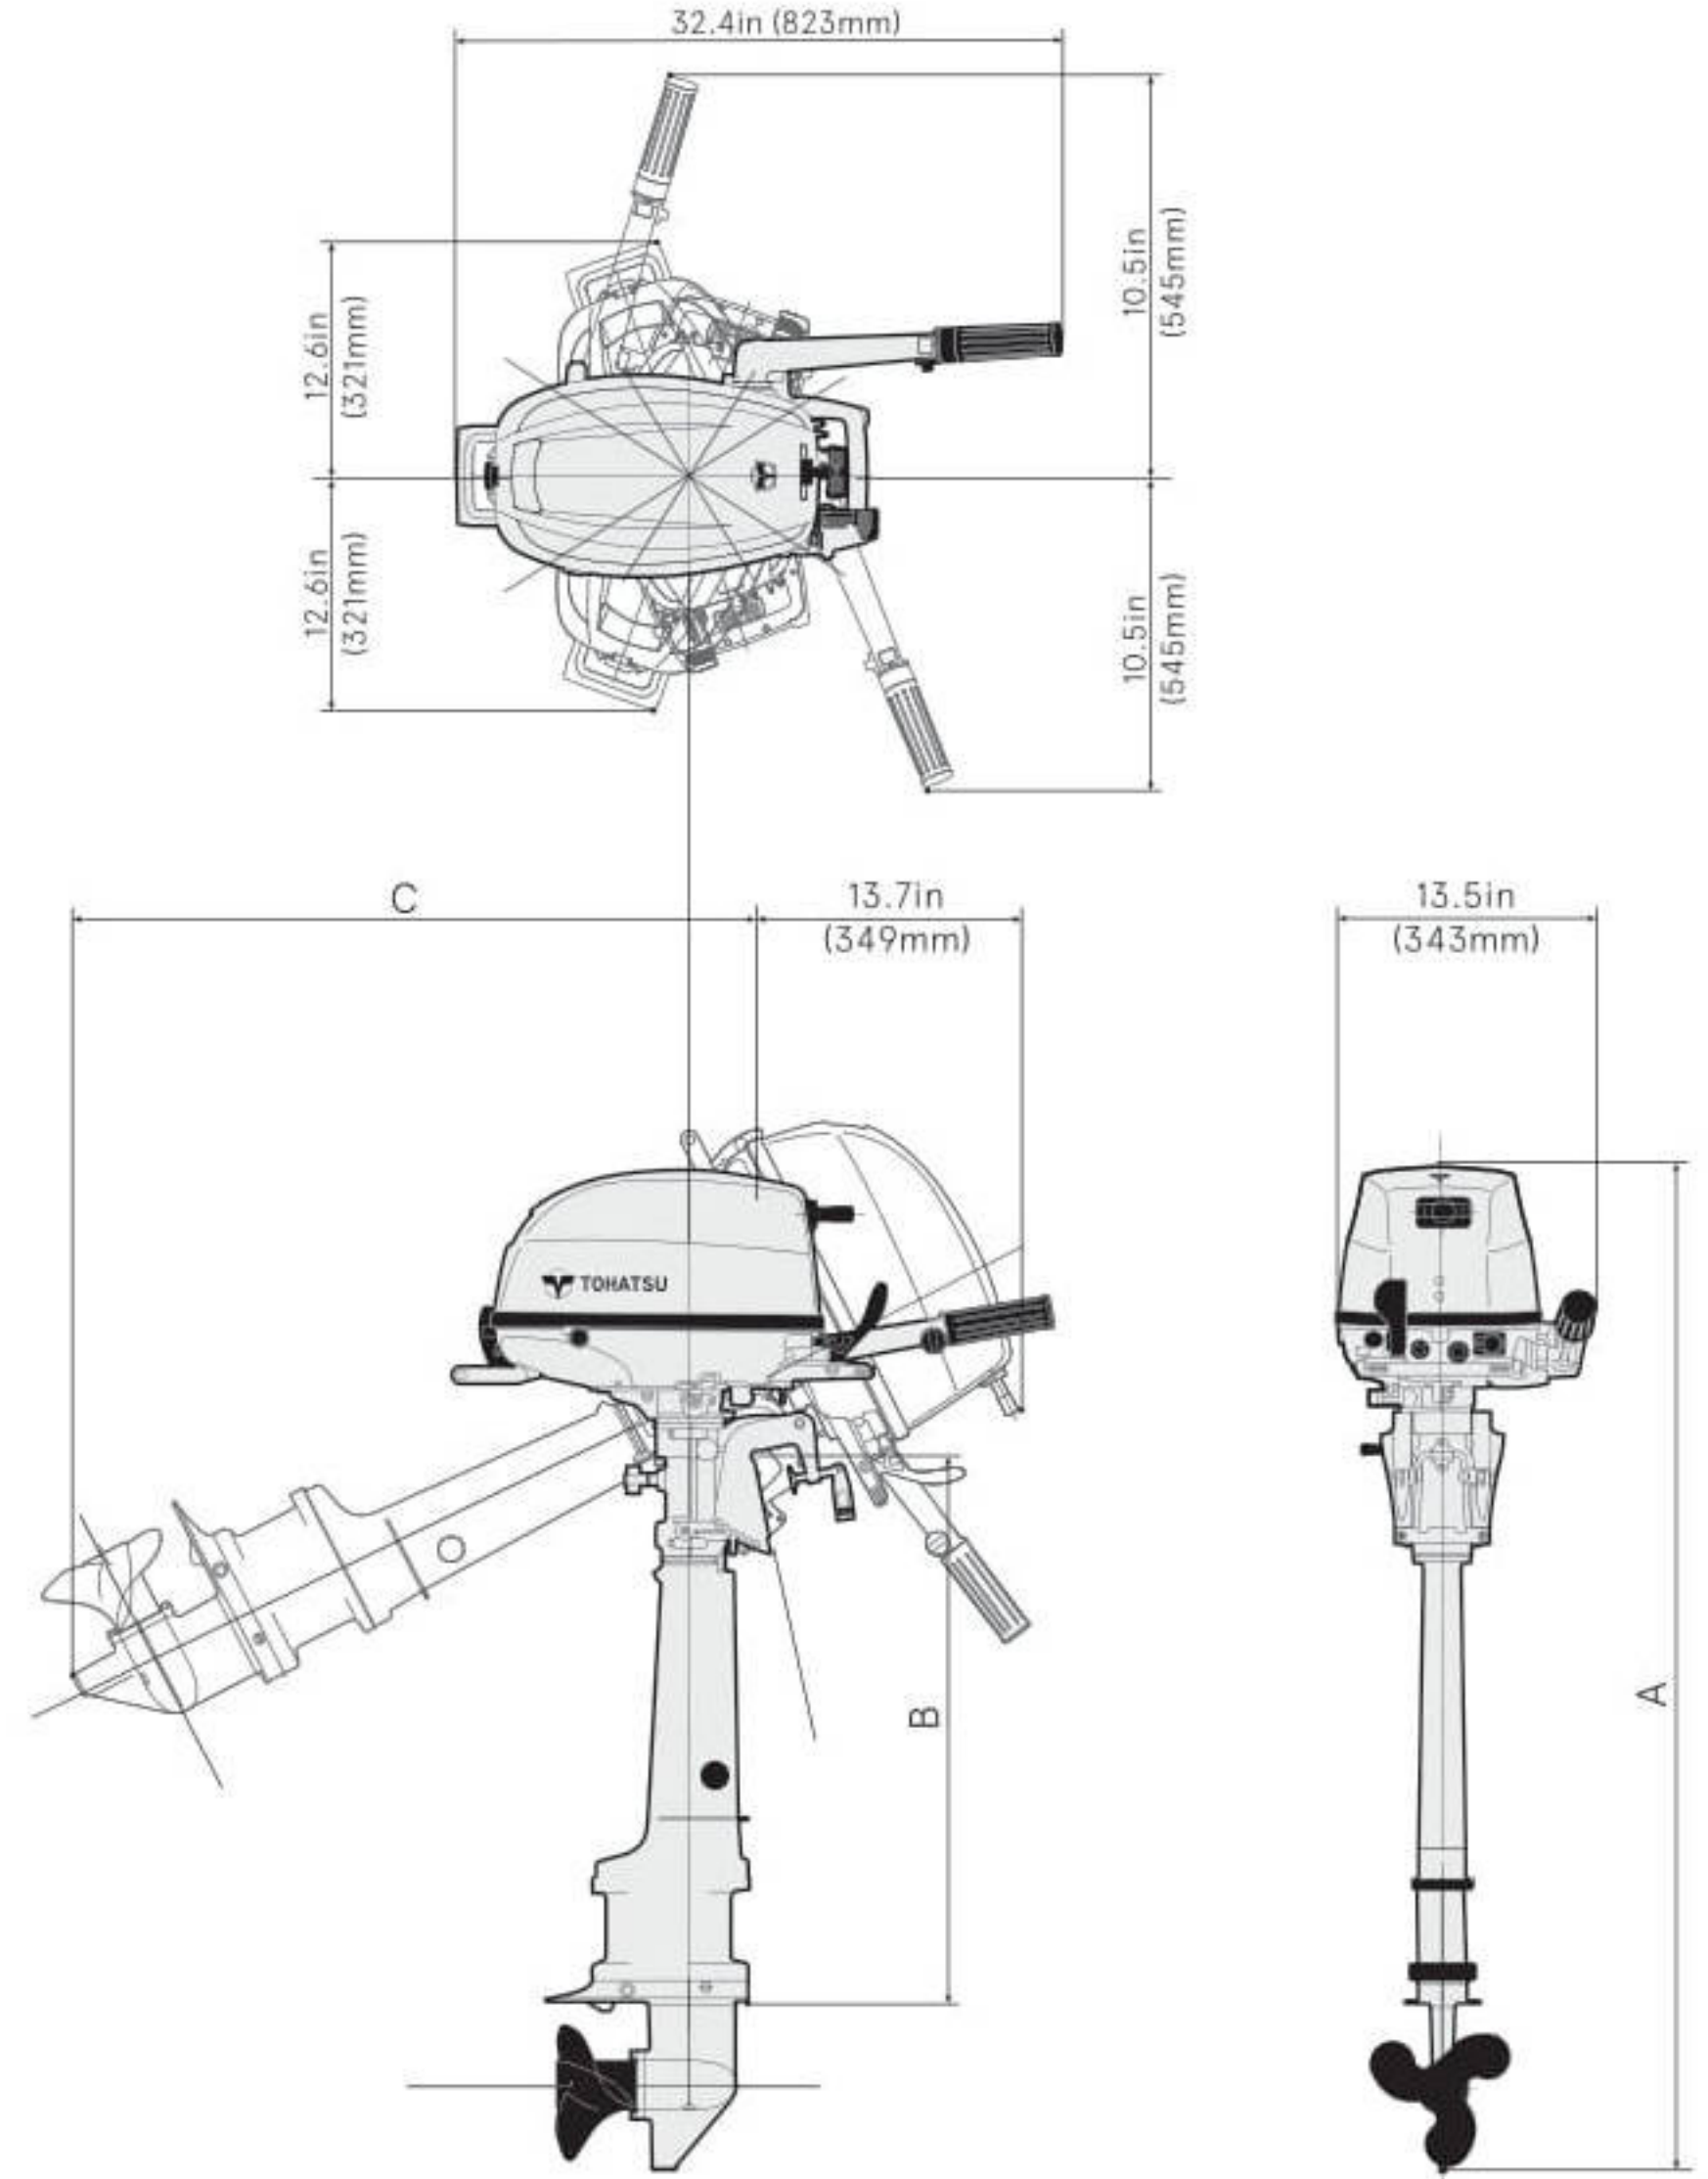

### Dimensions

Dry Weight (lbs/kg)

Model	MF
Transom S:	60 (27.2)

Dimensions (in/mm)

Model	A	B	C
Transom S:	40.9 (1039)	17.1 (435)	25.9 (658)

### Dimensions

Dry Weight (lbs/kg)

Model	MF
Transom L:	61 (27.7)
Transom UL:	62 (28.2)

Dimensions (in/mm)

Model	A	B	C
Transom L:	45.9 (1166)	22.1 (562)	29.8 (758)
Transom UL:	50.9 (1293)	27.1 (689)	33.8 (858)