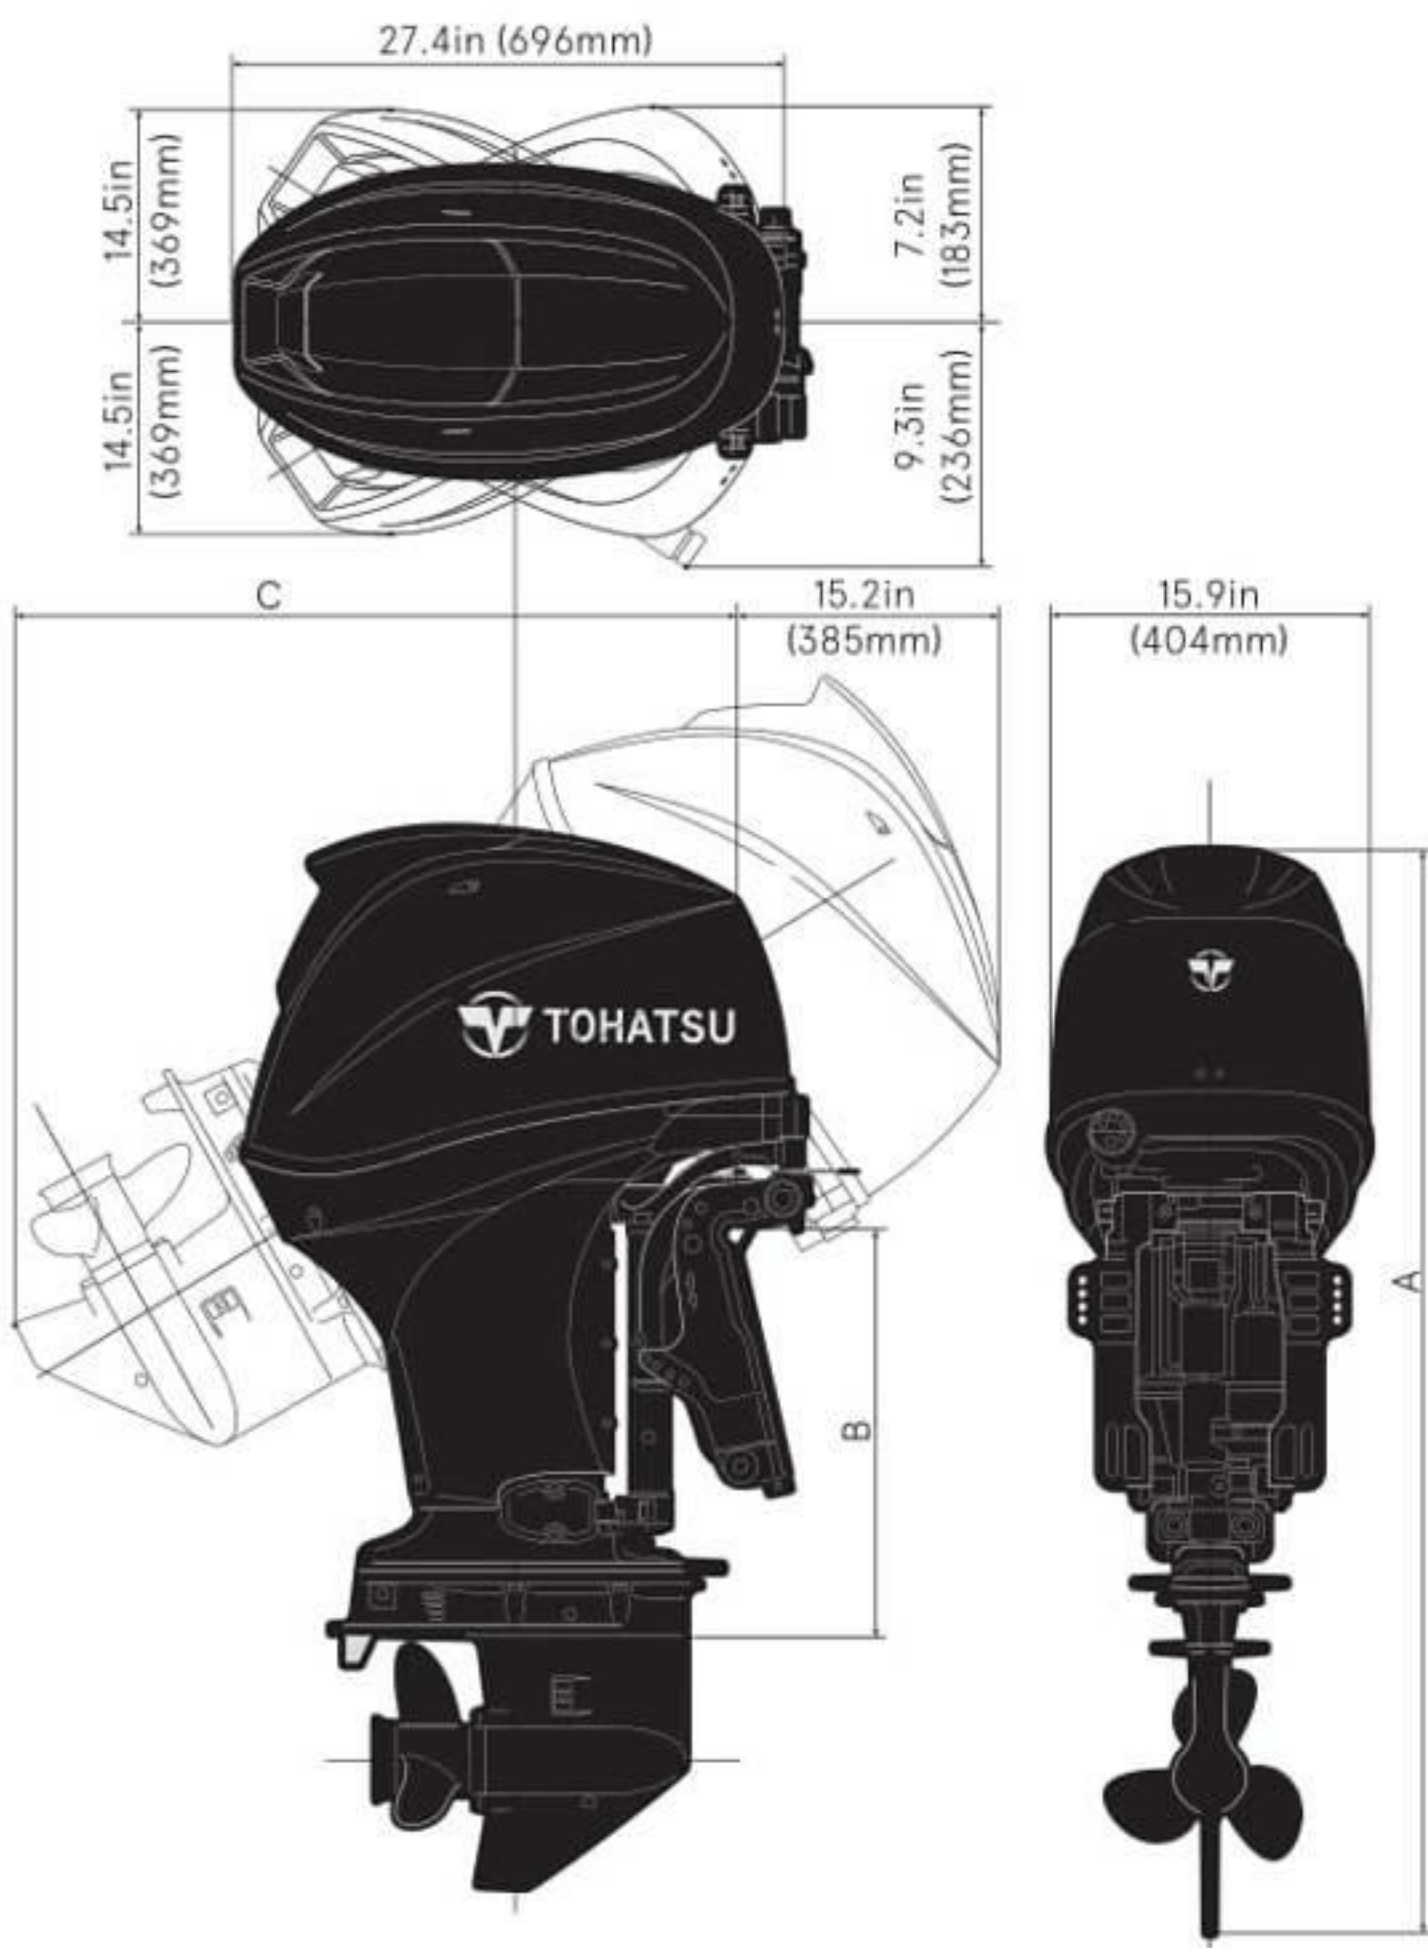

Dimensions

Dry Weight (lbs/kg)	
Model	ET
Transom S:	213 (96.5)
Transom L:	217 (98.5)
Transom UL:	223 (101.5)

Dimensions (in/mm)			
Model	A	B	C
Transom S:	49.5 (1257)	15.9 (405)	31.9 (811)
Transom L:	54.7 (1390)	21.2 (538)	36.6 (930)
Transom UL:	59.2 (1504)	25.6 (652)	40.5 (1031)

Dry Weight (lbs/kg)	
Model	ET
Transom S:	224 (101.5)
Transom L:	228 (103.5)
Transom UL:	234 (106.5)

Dimensions (in/mm)			
Model	A	B	C
Transom S:	49.5 (1257)	15.9 (405)	31.9 (811)
Transom L:	54.7 (1390)	21.2 (538)	36.6 (930)
Transom UL:	59.2 (1504)	25.6 (652)	40.5 (1031)

Dimensions

Dry Weight (lbs/kg)	
Model	ET
Transom L:	217 (98.5)

Dimensions (in/mm)			
Model	A	B	C
Transom L:	54.7 (1390)	21.2 (538)	36.6 (930)

Dry Weight (lbs/kg)	
Model	ET
Transom L:	228 (103.5)

Dimensions (in/mm)			
Model	A	B	C
Transom L:	54.7 (1390)	21.2 (538)	36.6 (930)