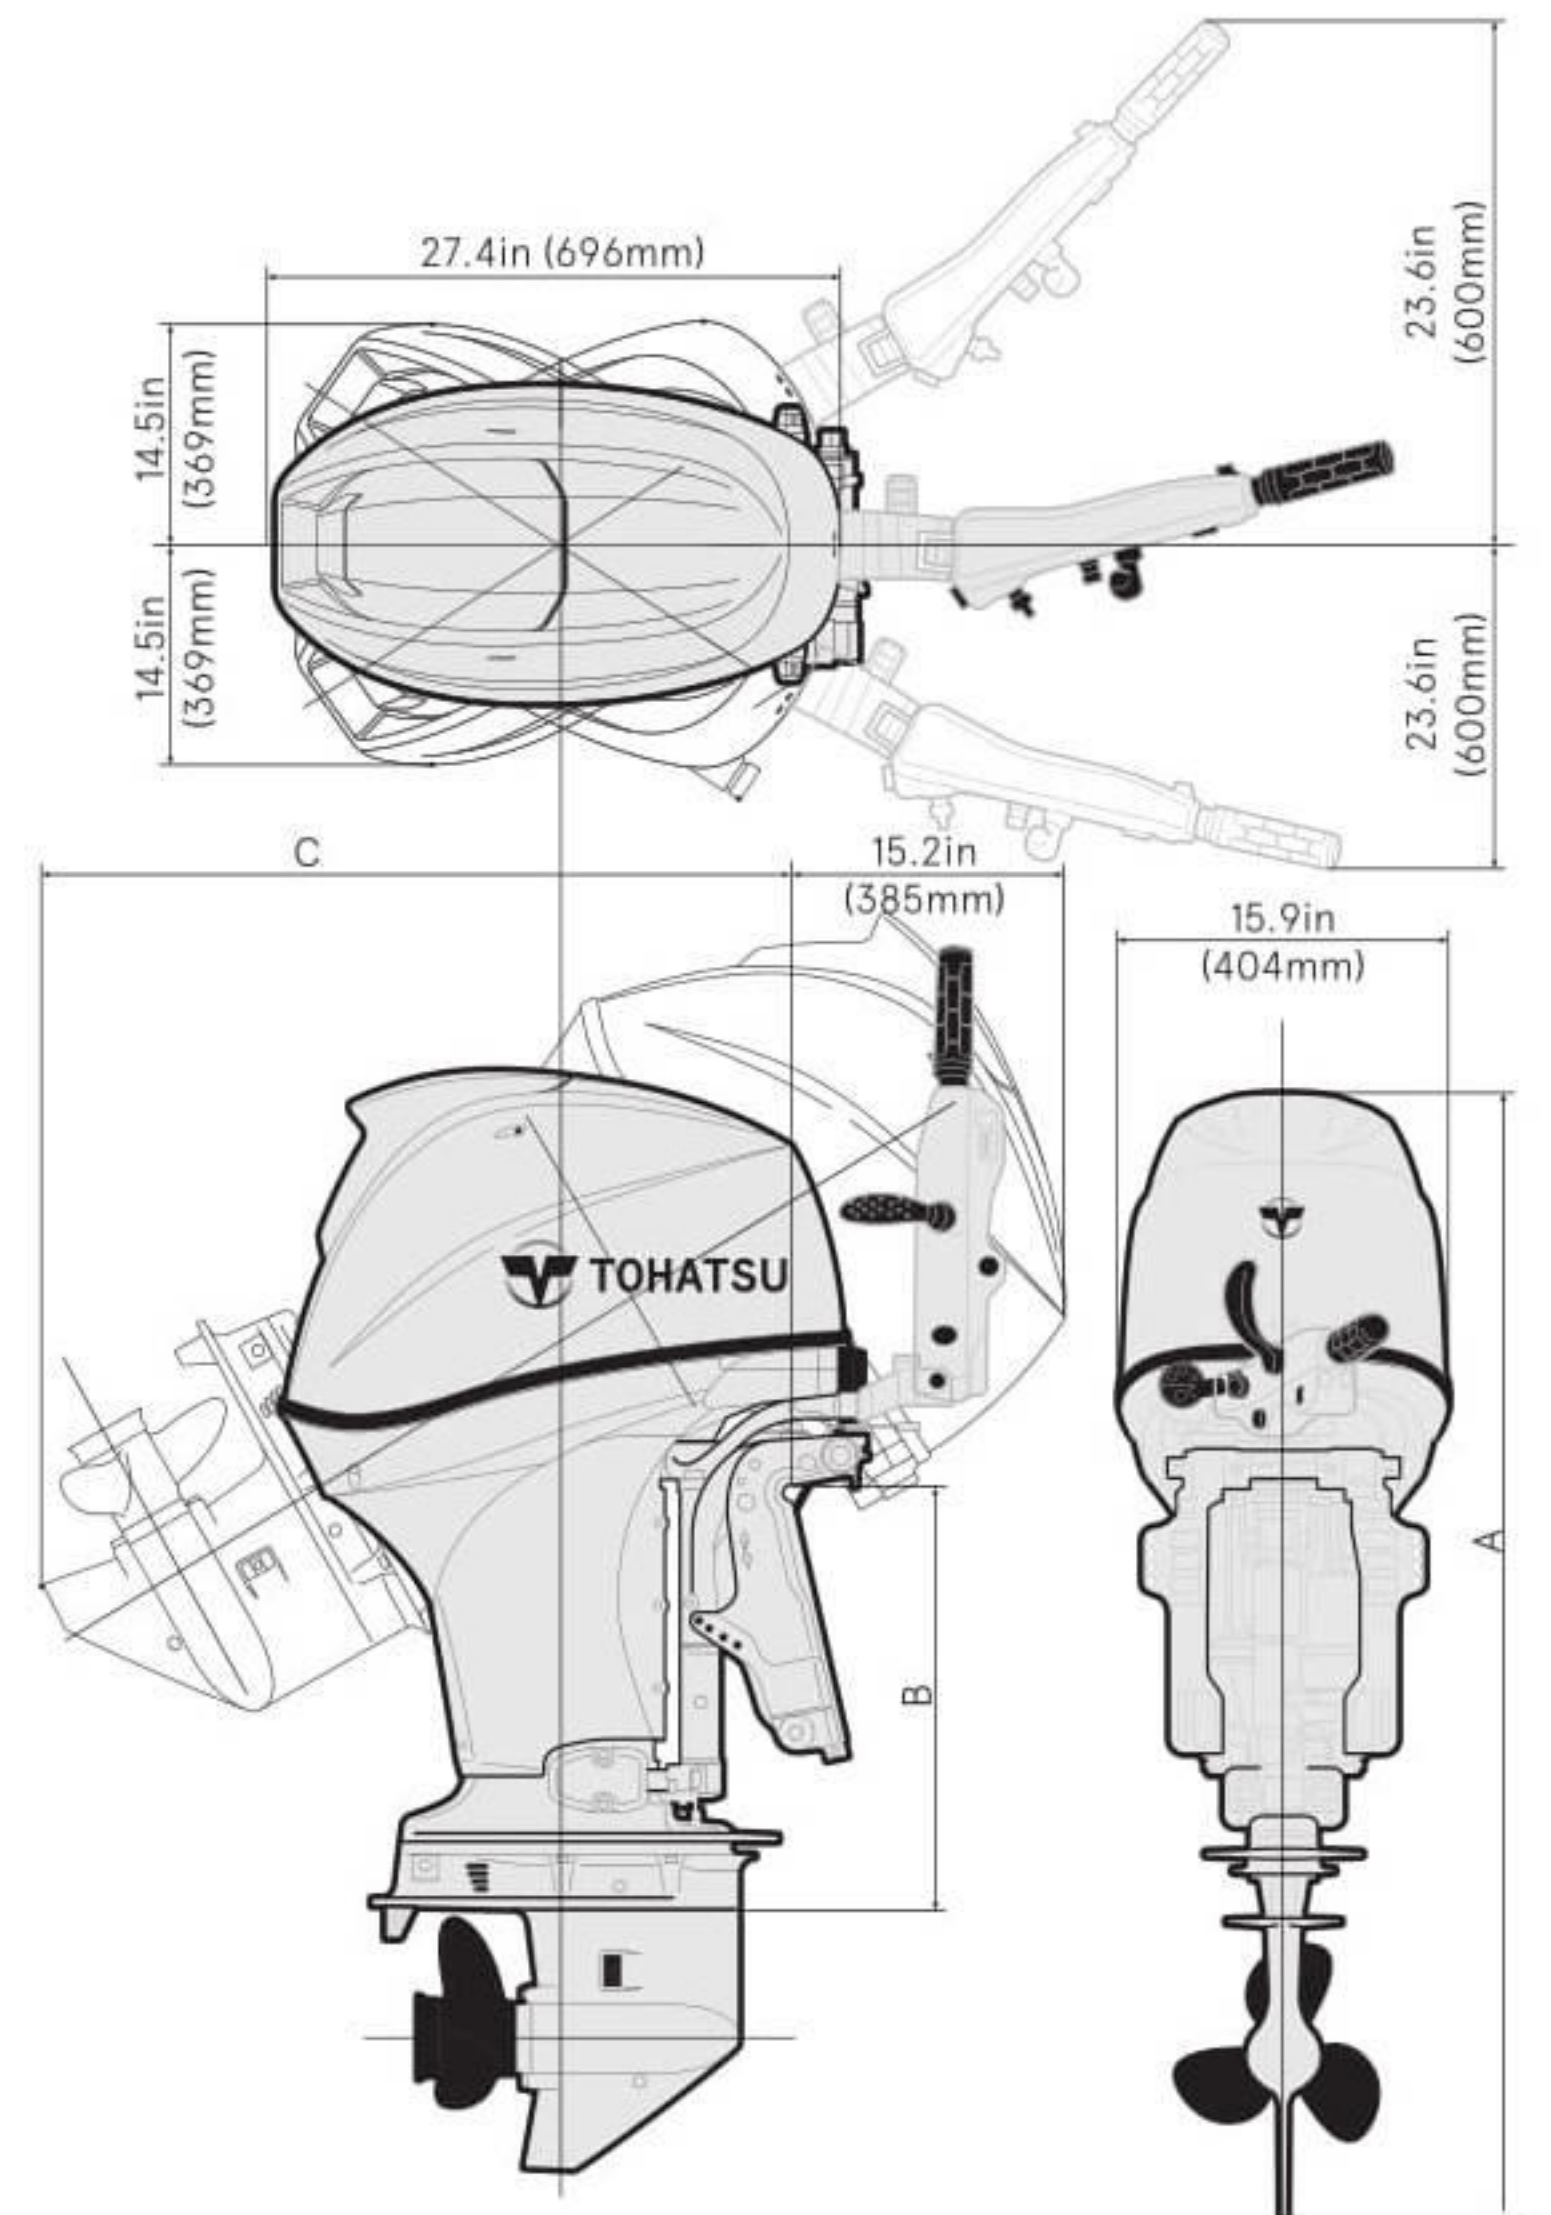

Dimensions

Dry Weight (lbs/kg)	
Model	ET
Transom S:	213 (96.5)
Transom L:	217 (98.5)
Transom UL:	223 (101.5)

Dimensions (in/mm)			
Model	A	B	C
Transom S:	49.5 (1257)	15.9 (405)	31.9 (811)
Transom L:	54.7 (1390)	21.2 (538)	36.6 (930)
Transom UL:	59.2 (1504)	25.6 (652)	40.5 (1031)

Dry Weight (lbs/kg)	
Model	ET
Transom S:	224 (101.5)
Transom L:	228 (103.5)
Transom UL:	234 (106.5)

Dimensions (in/mm)			
Model	A	B	C
Transom S:	49.5 (1257)	15.9 (405)	31.9 (811)
Transom L:	54.7 (1390)	21.2 (538)	36.6 (930)
Transom UL:	59.2 (1504)	25.6 (652)	40.5 (1031)

Dimensions

Dry Weight (lbs/kg)	
Model	ET
Transom L:	217 (98.5)

Dimensions (in/mm)			
Model	A	B	C
Transom L:	54.7 (1390)	21.2 (538)	36.6 (930)

Dry Weight (lbs/kg)	
Model	ET
Transom L:	228 (103.5)

Dimensions (in/mm)			
Model	A	B	C
Transom L:	54.7 (1390)	21.2 (538)	36.6 (930)