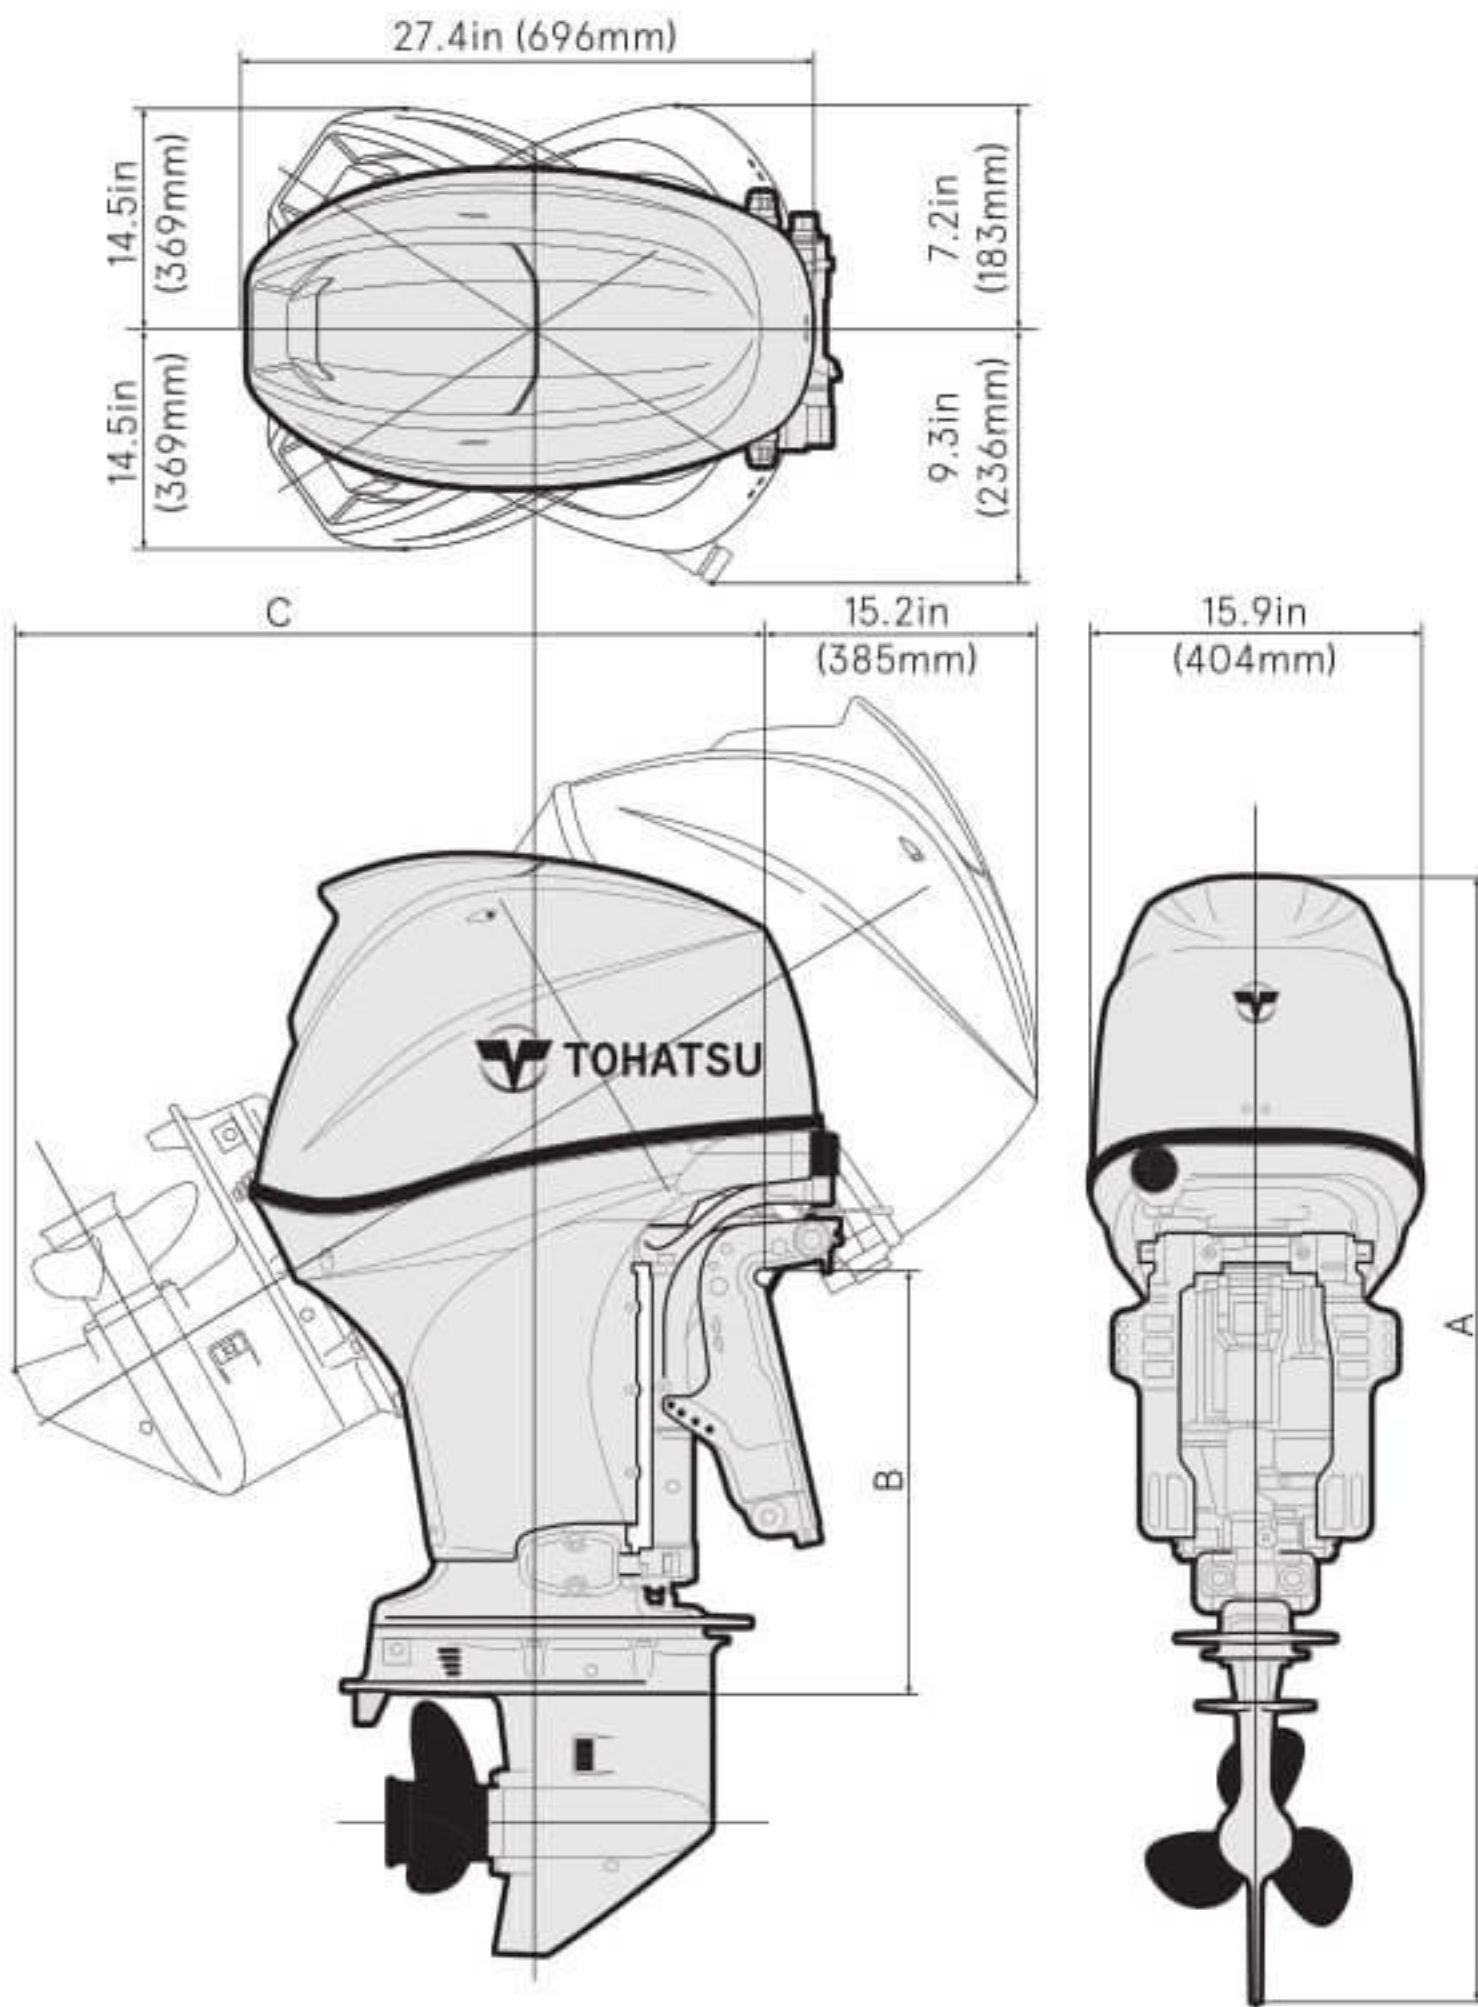

Dimensions

Dry Weight (lbs/kg)	
Model	ET
Transom S:	213 (96.5)
Transom L:	217 (98.5)
Transom UL:	223 (101.5)

Dimensions (in/mm)			
Model	A	B	C
Transom S:	49.5 (1257)	15.9 (405)	31.9 (811)
Transom L:	54.7 (1390)	21.2 (538)	36.6 (930)
Transom UL:	59.2 (1504)	25.6 (652)	40.5 (1031)

Dry Weight (lbs/kg)	
Model	ET
Transom S:	224 (101.5)
Transom L:	228 (103.5)
Transom UL:	234 (106.5)

Dimensions (in/mm)			
Model	A	B	C
Transom S:	49.5 (1257)	15.9 (405)	31.9 (811)
Transom L:	54.7 (1390)	21.2 (538)	36.6 (930)
Transom UL:	59.2 (1504)	25.6 (652)	40.5 (1031)

Dimensions

Dry Weight (lbs/kg)	
Model	ET
Transom L:	217 (98.5)

Dimensions (in/mm)			
Model	A	B	C
Transom L:	54.7 (1390)	21.2 (538)	36.6 (930)

Dry Weight (lbs/kg)	
Model	ET
Transom L:	228 (103.5)

Dimensions (in/mm)			
Model	A	B	C
Transom L:	54.7 (1390)	21.2 (538)	36.6 (930)