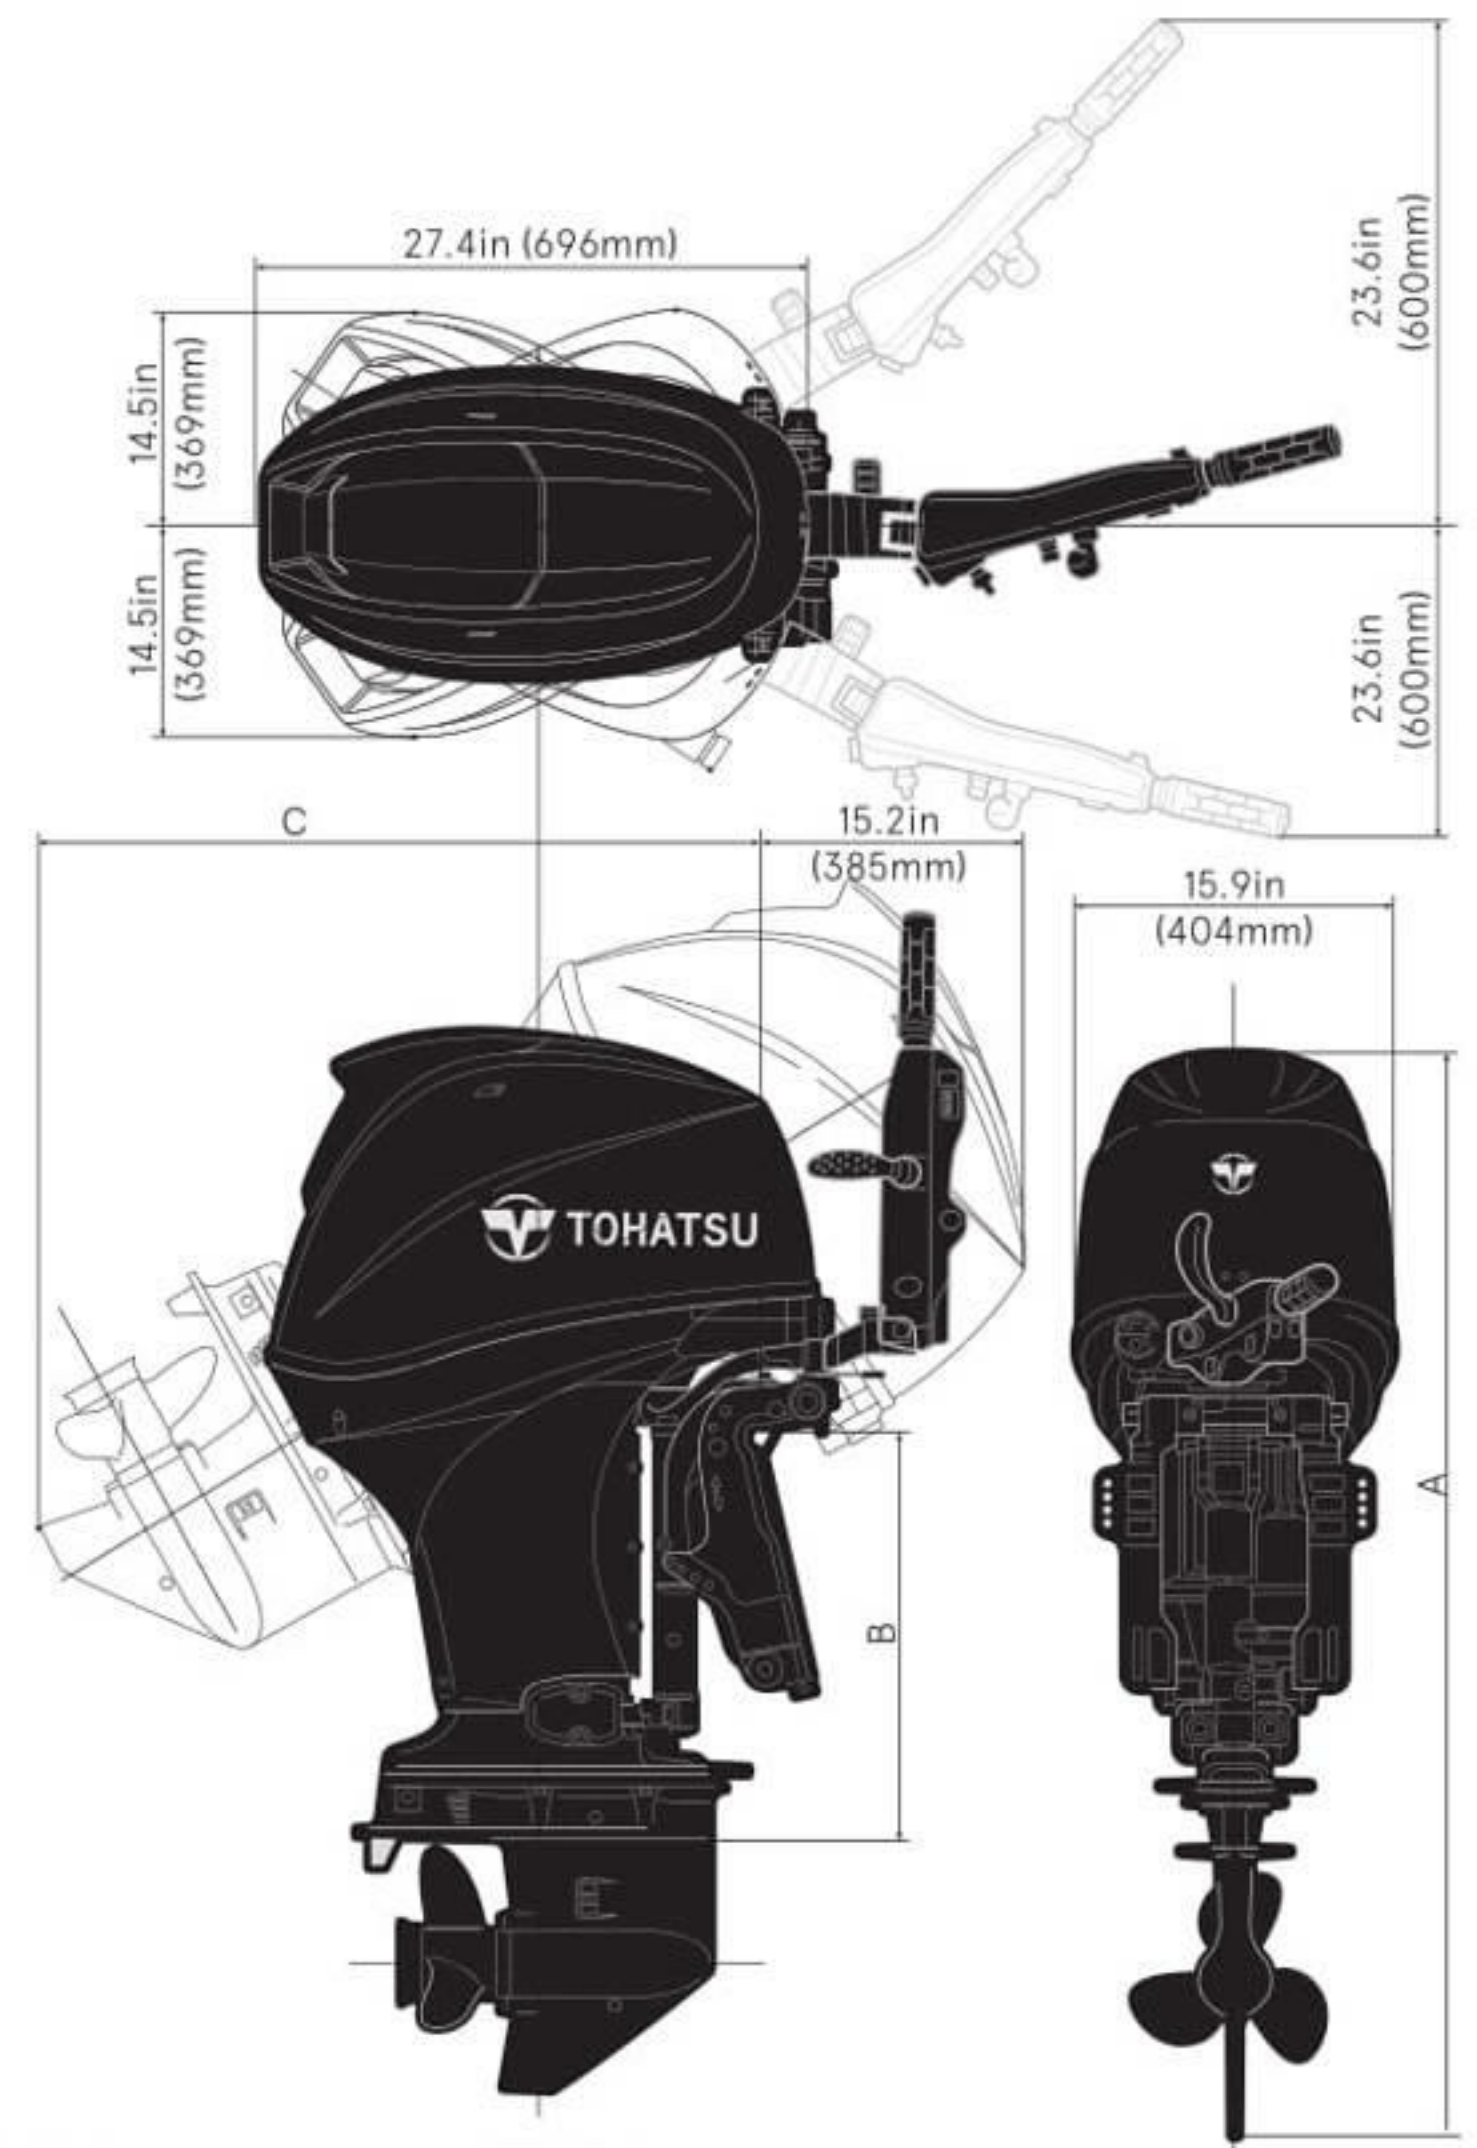

Dimensions

Dry Weight (lbs/kg)	
Model	ET
Transom S:	213 (96.5)
Transom L:	217 (98.5)
Transom UL:	223 (101.5)

Dimensions (in/mm)			
Model	A	B	C
Transom S:	49.5 (1257)	15.9 (405)	31.9 (811)
Transom L:	54.7 (1390)	21.2 (538)	36.6 (930)
Transom UL:	59.2 (1504)	25.6 (652)	40.5 (1031)

Dry Weight (lbs/kg)	
Model	ET
Transom S:	224 (101.5)
Transom L:	228 (103.5)
Transom UL:	234 (106.5)

Dimensions (in/mm)			
Model	A	B	C
Transom S:	49.5 (1257)	15.9 (405)	31.9 (811)
Transom L:	54.7 (1390)	21.2 (538)	36.6 (930)
Transom UL:	59.2 (1504)	25.6 (652)	40.5 (1031)

Dimensions

Dry Weight (lbs/kg)	
Model	ET
Transom L:	217 (98.5)

Dimensions (in/mm)			
Model	A	B	C
Transom L:	54.7 (1390)	21.2 (538)	36.6 (930)

Dry Weight (lbs/kg)	
Model	ET
Transom L:	228 (103.5)

Dimensions (in/mm)			
Model	A	B	C
Transom L:	54.7 (1390)	21.2 (538)	36.6 (930)