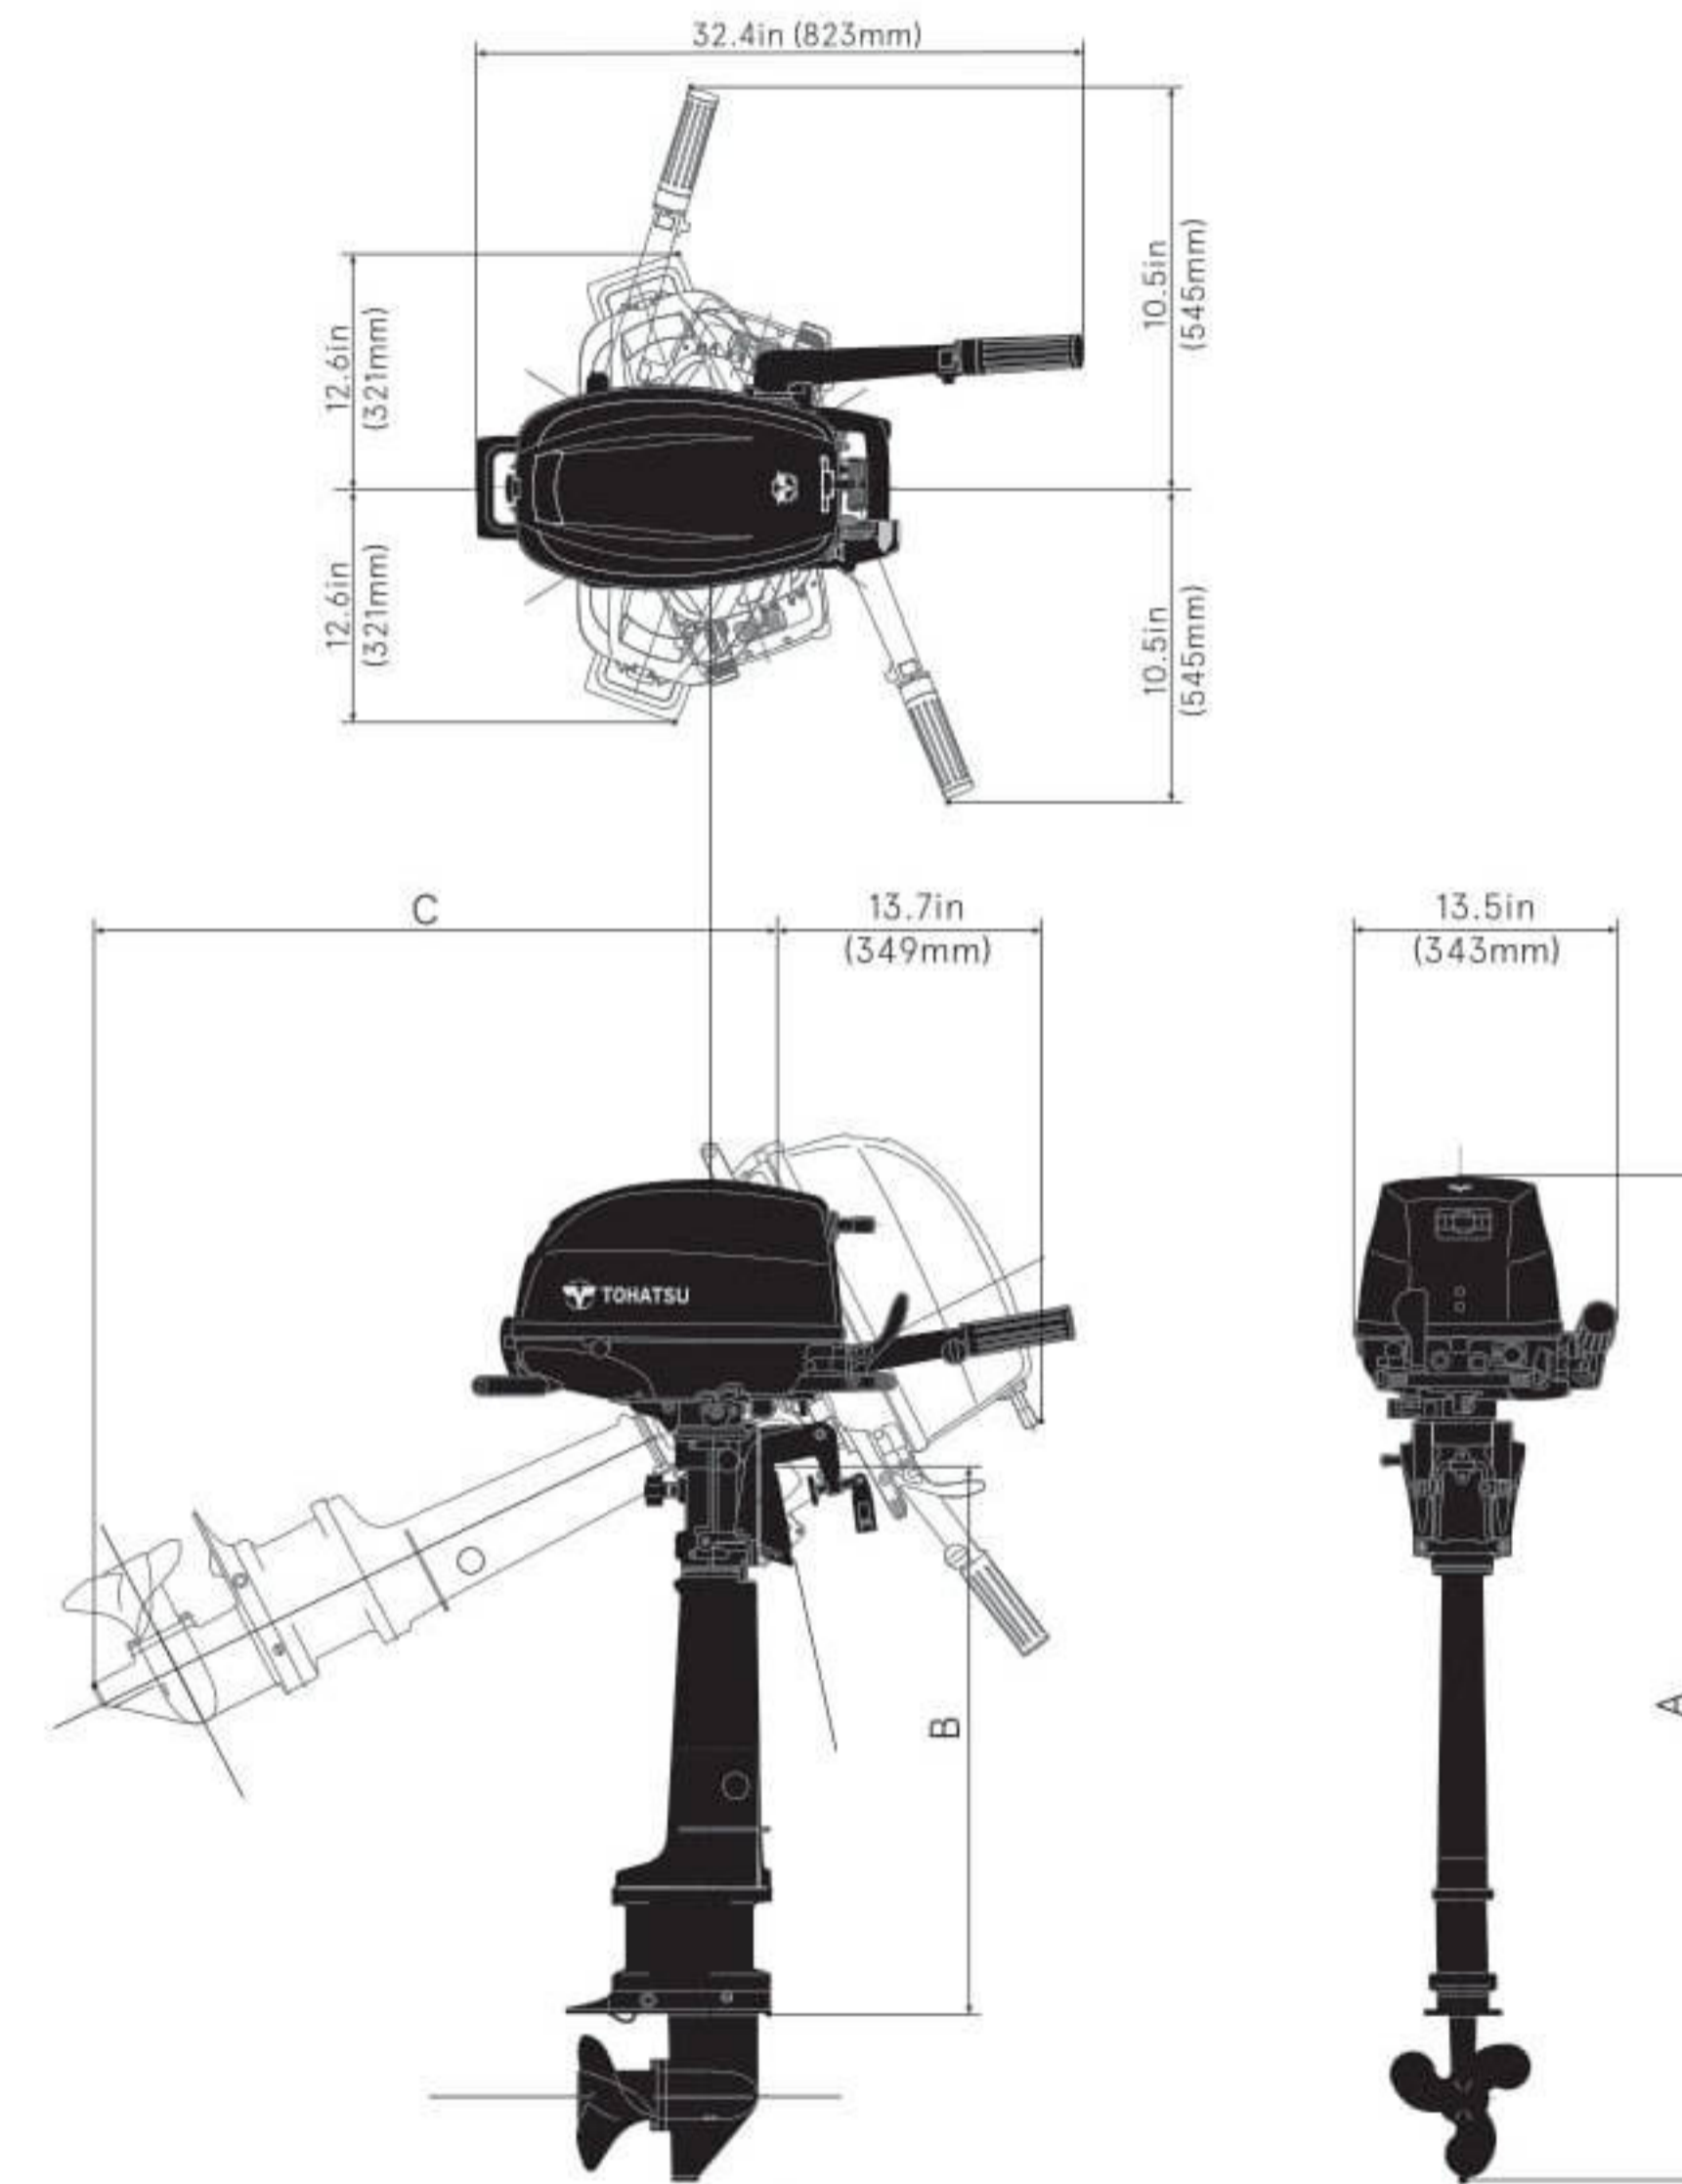

Dimensions

Dry Weight (lbs/kg)

Model	MF
Transom S:	57 (26.1)
Transom L:	59 (26.6)

Dimensions (in/mm)

Model	A	B	C
Transom S:	41.5 (1053)	17.1 (435)	25.9 (658)
Transom L:	46.2 (1180)	22.1 (562)	29.8 (758)

Dimensions

Dry Weight (lbs/kg)

Model	MF
Transom S:	56 (25.6)
Transom L:	57 (26.1)

Dimensions (in/mm)

Model	A	B	C
Transom S:	40.9 (1039)	17.1 (435)	25.9 (658)
Transom L:	45.9 (1166)	22.1 (562)	29.8 (758)

Dimensions

Dry Weight (lbs/kg)

Model	MF
Transom L:	57 (26.1)
Transom UL:	59 (26.6)

Dimensions (in/mm)

Model	A	B	C
Transom L:	45.9 (1166)	22.1 (562)	29.8 (758)
Transom UL:	50.9 (1293)	27.1 (689)	33.8 (858)