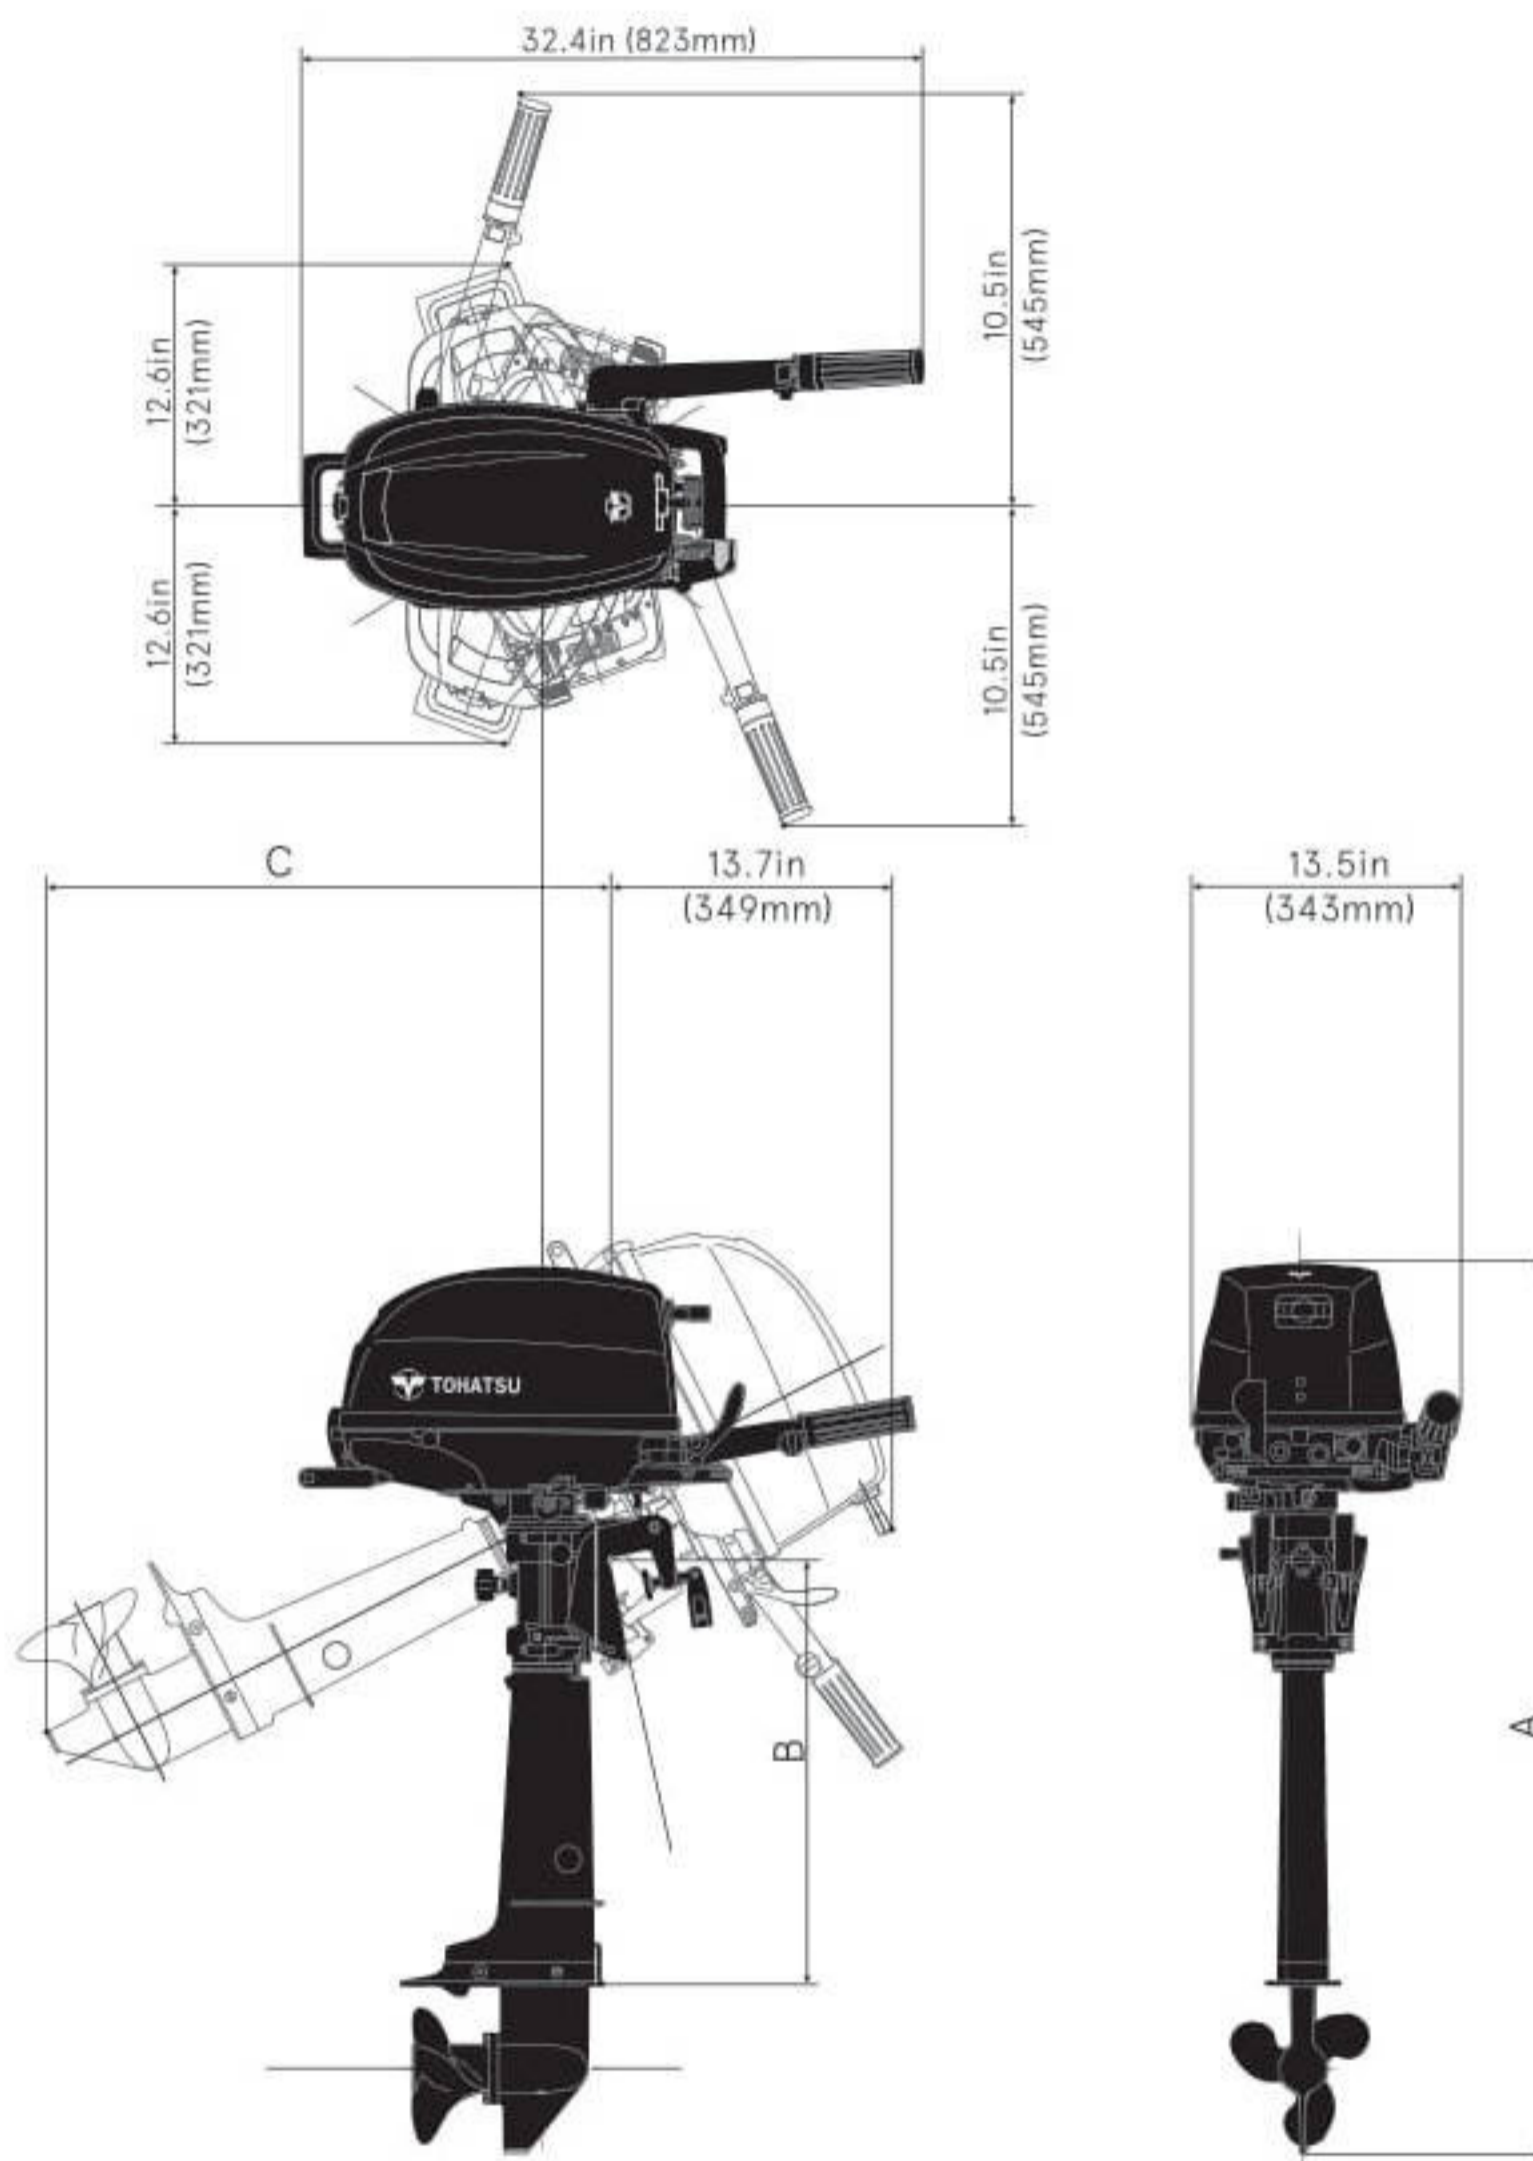

Dimensions

Dry Weight (lbs/kg)

Model	MF
Transom S:	57 (26.1)
Transom L:	59 (26.6)

Dimensions (in/mm)

Model	A	B	C
Transom S:	41.5 (1053)	17.1 (435)	25.9 (658)
Transom L:	46.2 (1180)	22.1 (562)	29.8 (758)

Dimensions

Dry Weight (lbs/kg)

Model	MF
Transom S:	56 (25.6)
Transom L:	57 (26.1)

Dimensions (in/mm)

Model	A	B	C
Transom S:	40.9 (1039)	17.1 (435)	25.9 (658)
Transom L:	45.9 (1166)	22.1 (562)	29.8 (758)

Dimensions

Dry Weight (lbs/kg)

Model	MF
Transom L:	57 (26.1)
Transom UL:	59 (26.6)

Dimensions (in/mm)

Model	A	B	C
Transom L:	45.9 (1166)	22.1 (562)	29.8 (758)
Transom UL:	50.9 (1293)	27.1 (689)	33.8 (858)