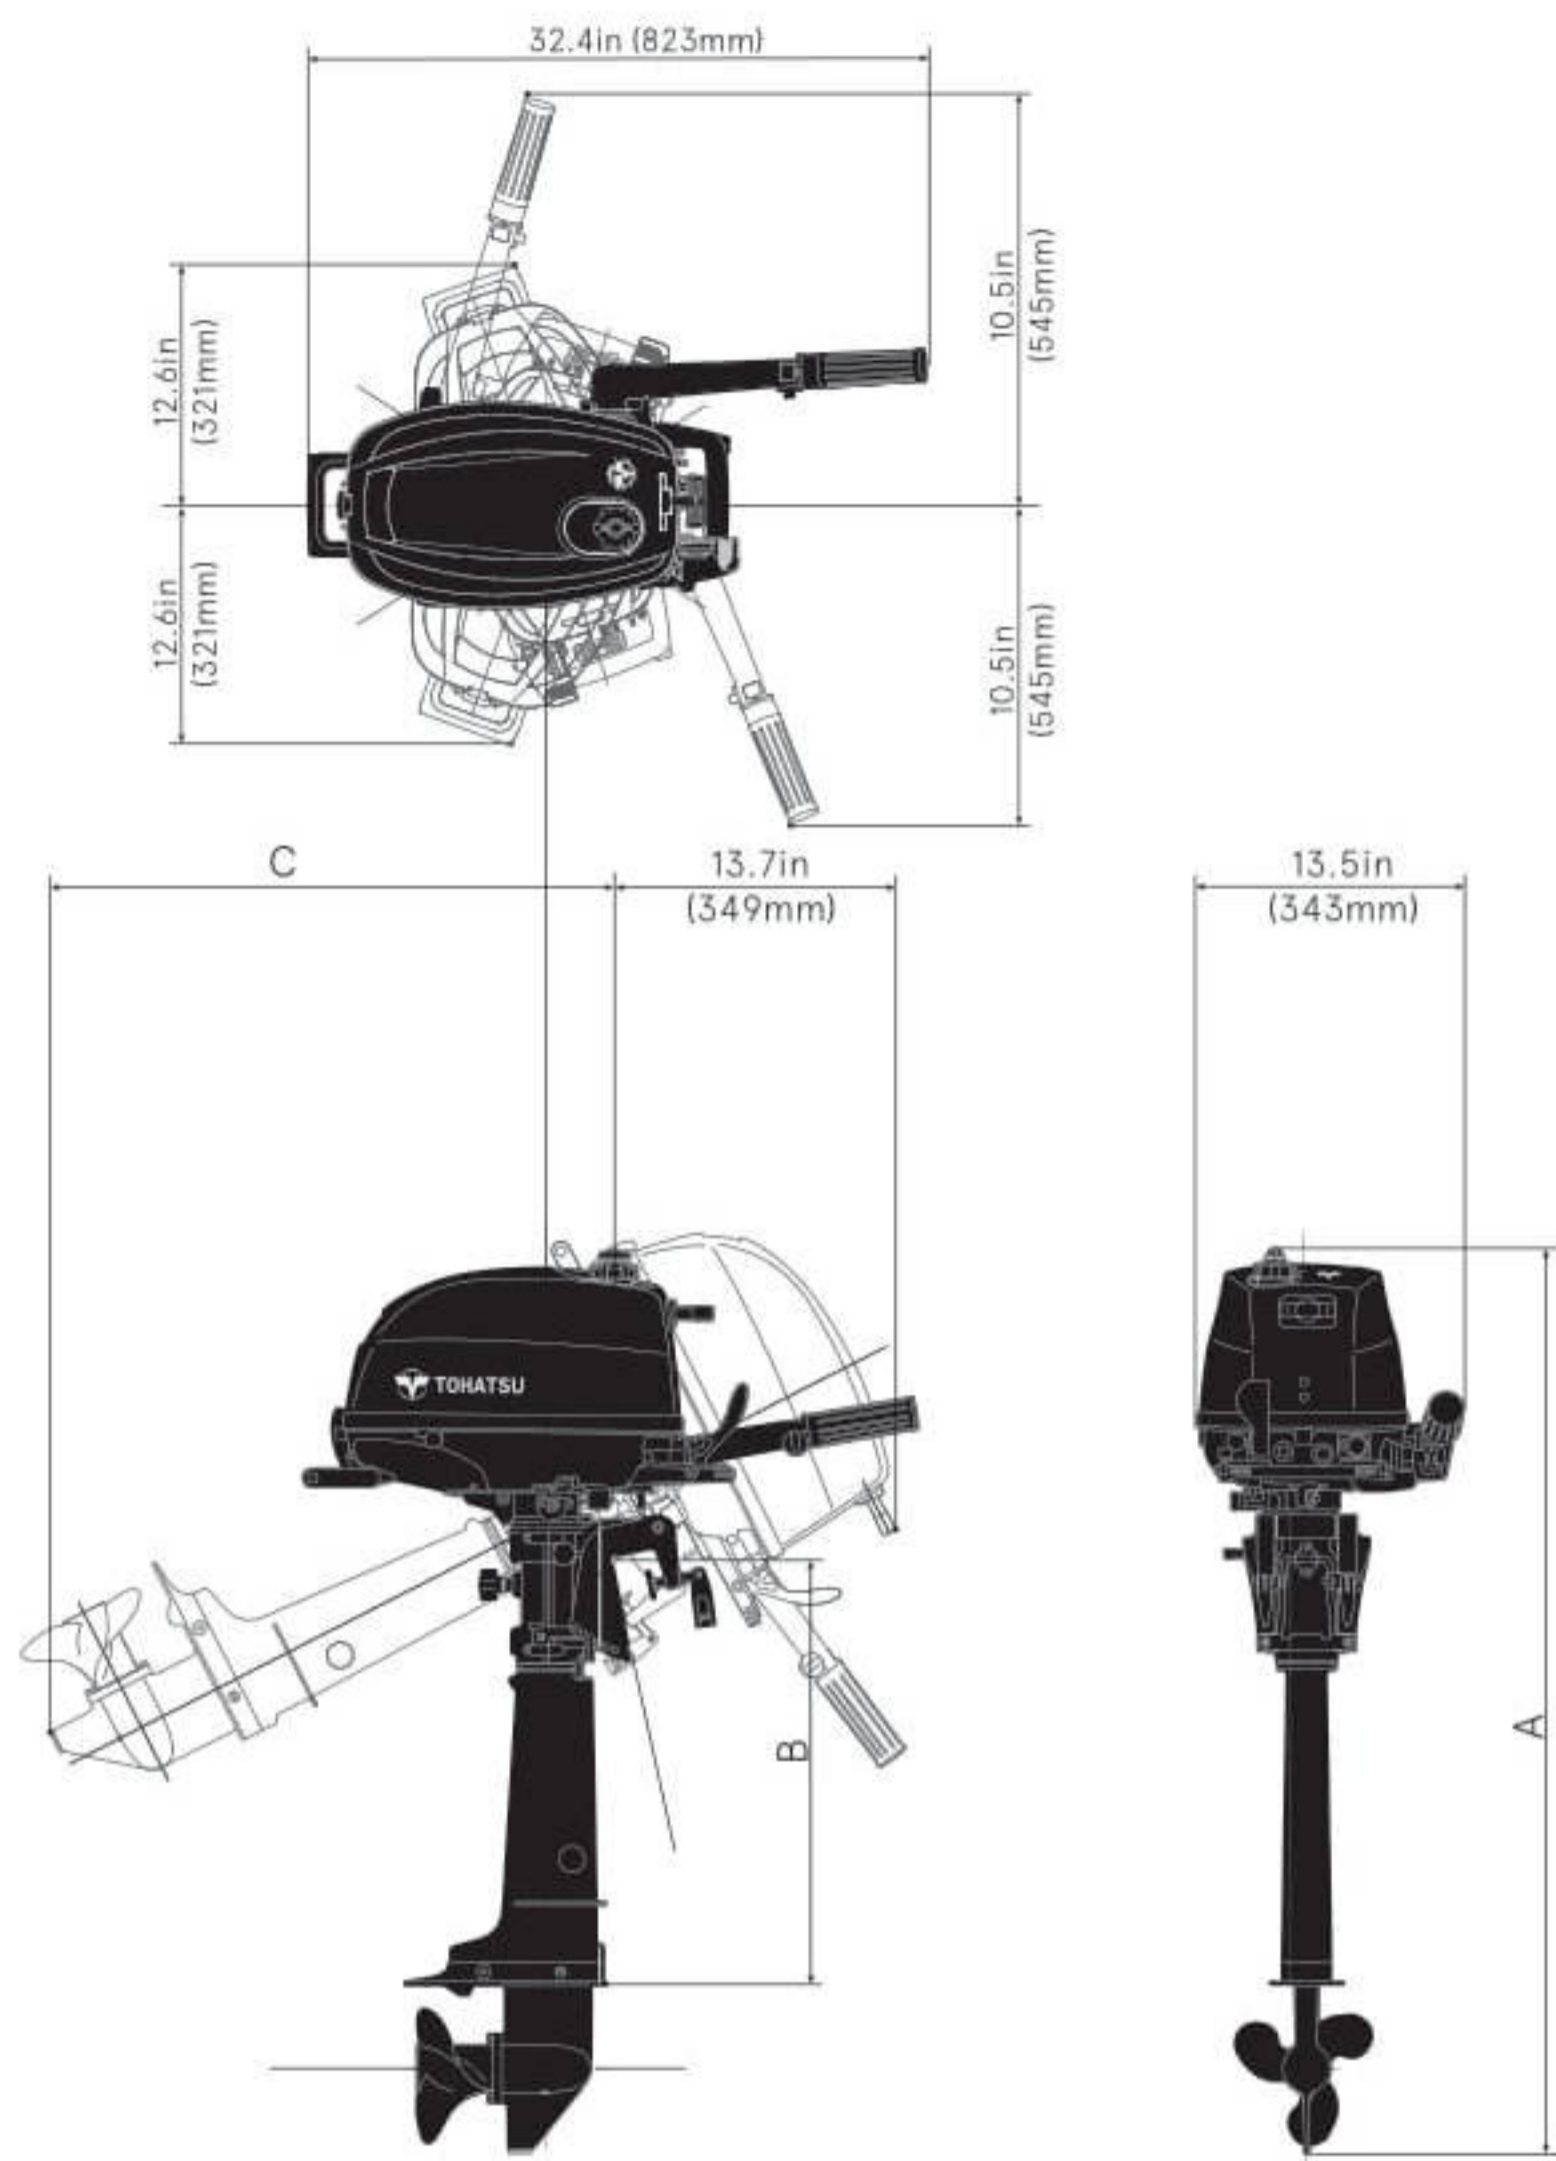

Dimensions

Dry Weight (lbs/kg)

Model	MF
Transom S:	57 (26.1)
Transom L:	59 (26.6)

Dimensions (in/mm)

Model	A	B	C
Transom S:	41.5 (1053)	17.1 (435)	25.9 (658)
Transom L:	46.2 (1180)	22.1 (562)	29.8 (758)

Dimensions

Dry Weight (lbs/kg)

Model	MF
Transom S:	56 (25.6)
Transom L:	57 (26.1)

Dimensions (in/mm)

Model	A	B	C
Transom S:	40.9 (1039)	17.1 (435)	25.9 (658)
Transom L:	45.9 (1166)	22.1 (562)	29.8 (758)

Dimensions

Dry Weight (lbs/kg)

Model	MF
Transom L:	57 (26.1)
Transom UL:	59 (26.6)

Dimensions (in/mm)

Model	A	B	C
Transom L:	45.9 (1166)	22.1 (562)	29.8 (758)
Transom UL:	50.9 (1293)	27.1 (689)	33.8 (858)