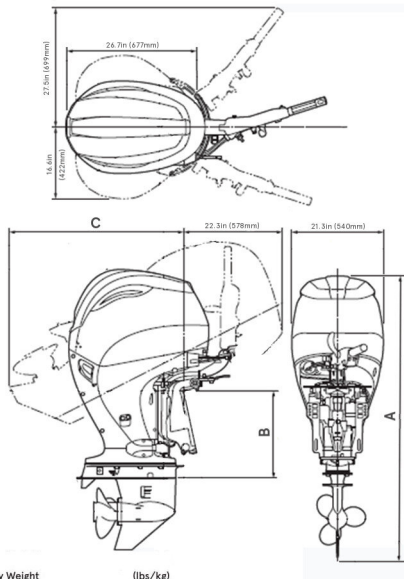

Dimensions

Dry Weight (lbs./kg)

Model	ET
Transom L:	392 (178)

Dimensions (in./mm)

Model	A	B	C
Transom L:	65.1 (1654)	20.4 (517)	40.2 (1022)

Dry Weight (lbs./kg)

Model	ET
Transom L:	402 (182.5)

Dimensions (in./mm)

Model	A	B	C
Transom L:	65.1 (1654)	20.4 (517)	40.2 (1022)