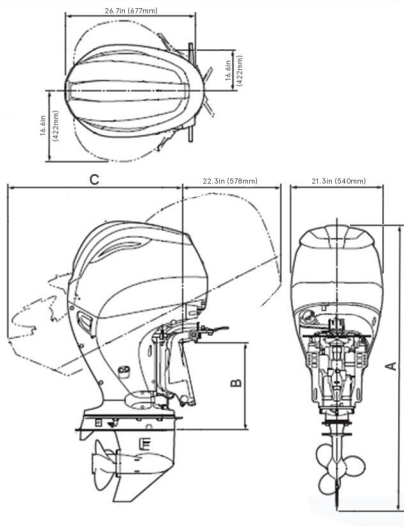

Dimensions

Dry Weight (lbs./kg)

Model	ET
Transom L:	392 (178)

Dimensions (in./mm)

Model	A	B	C
Transom L:	65.1 (1654)	20.4 (517)	40.2 (1022)

Dry Weight (lbs./kg)

Model	ET
Transom L:	402 (182.5)

Dimensions (in./mm)

Model	A	B	C
Transom L:	65.1 (1654)	20.4 (517)	40.2 (1022)