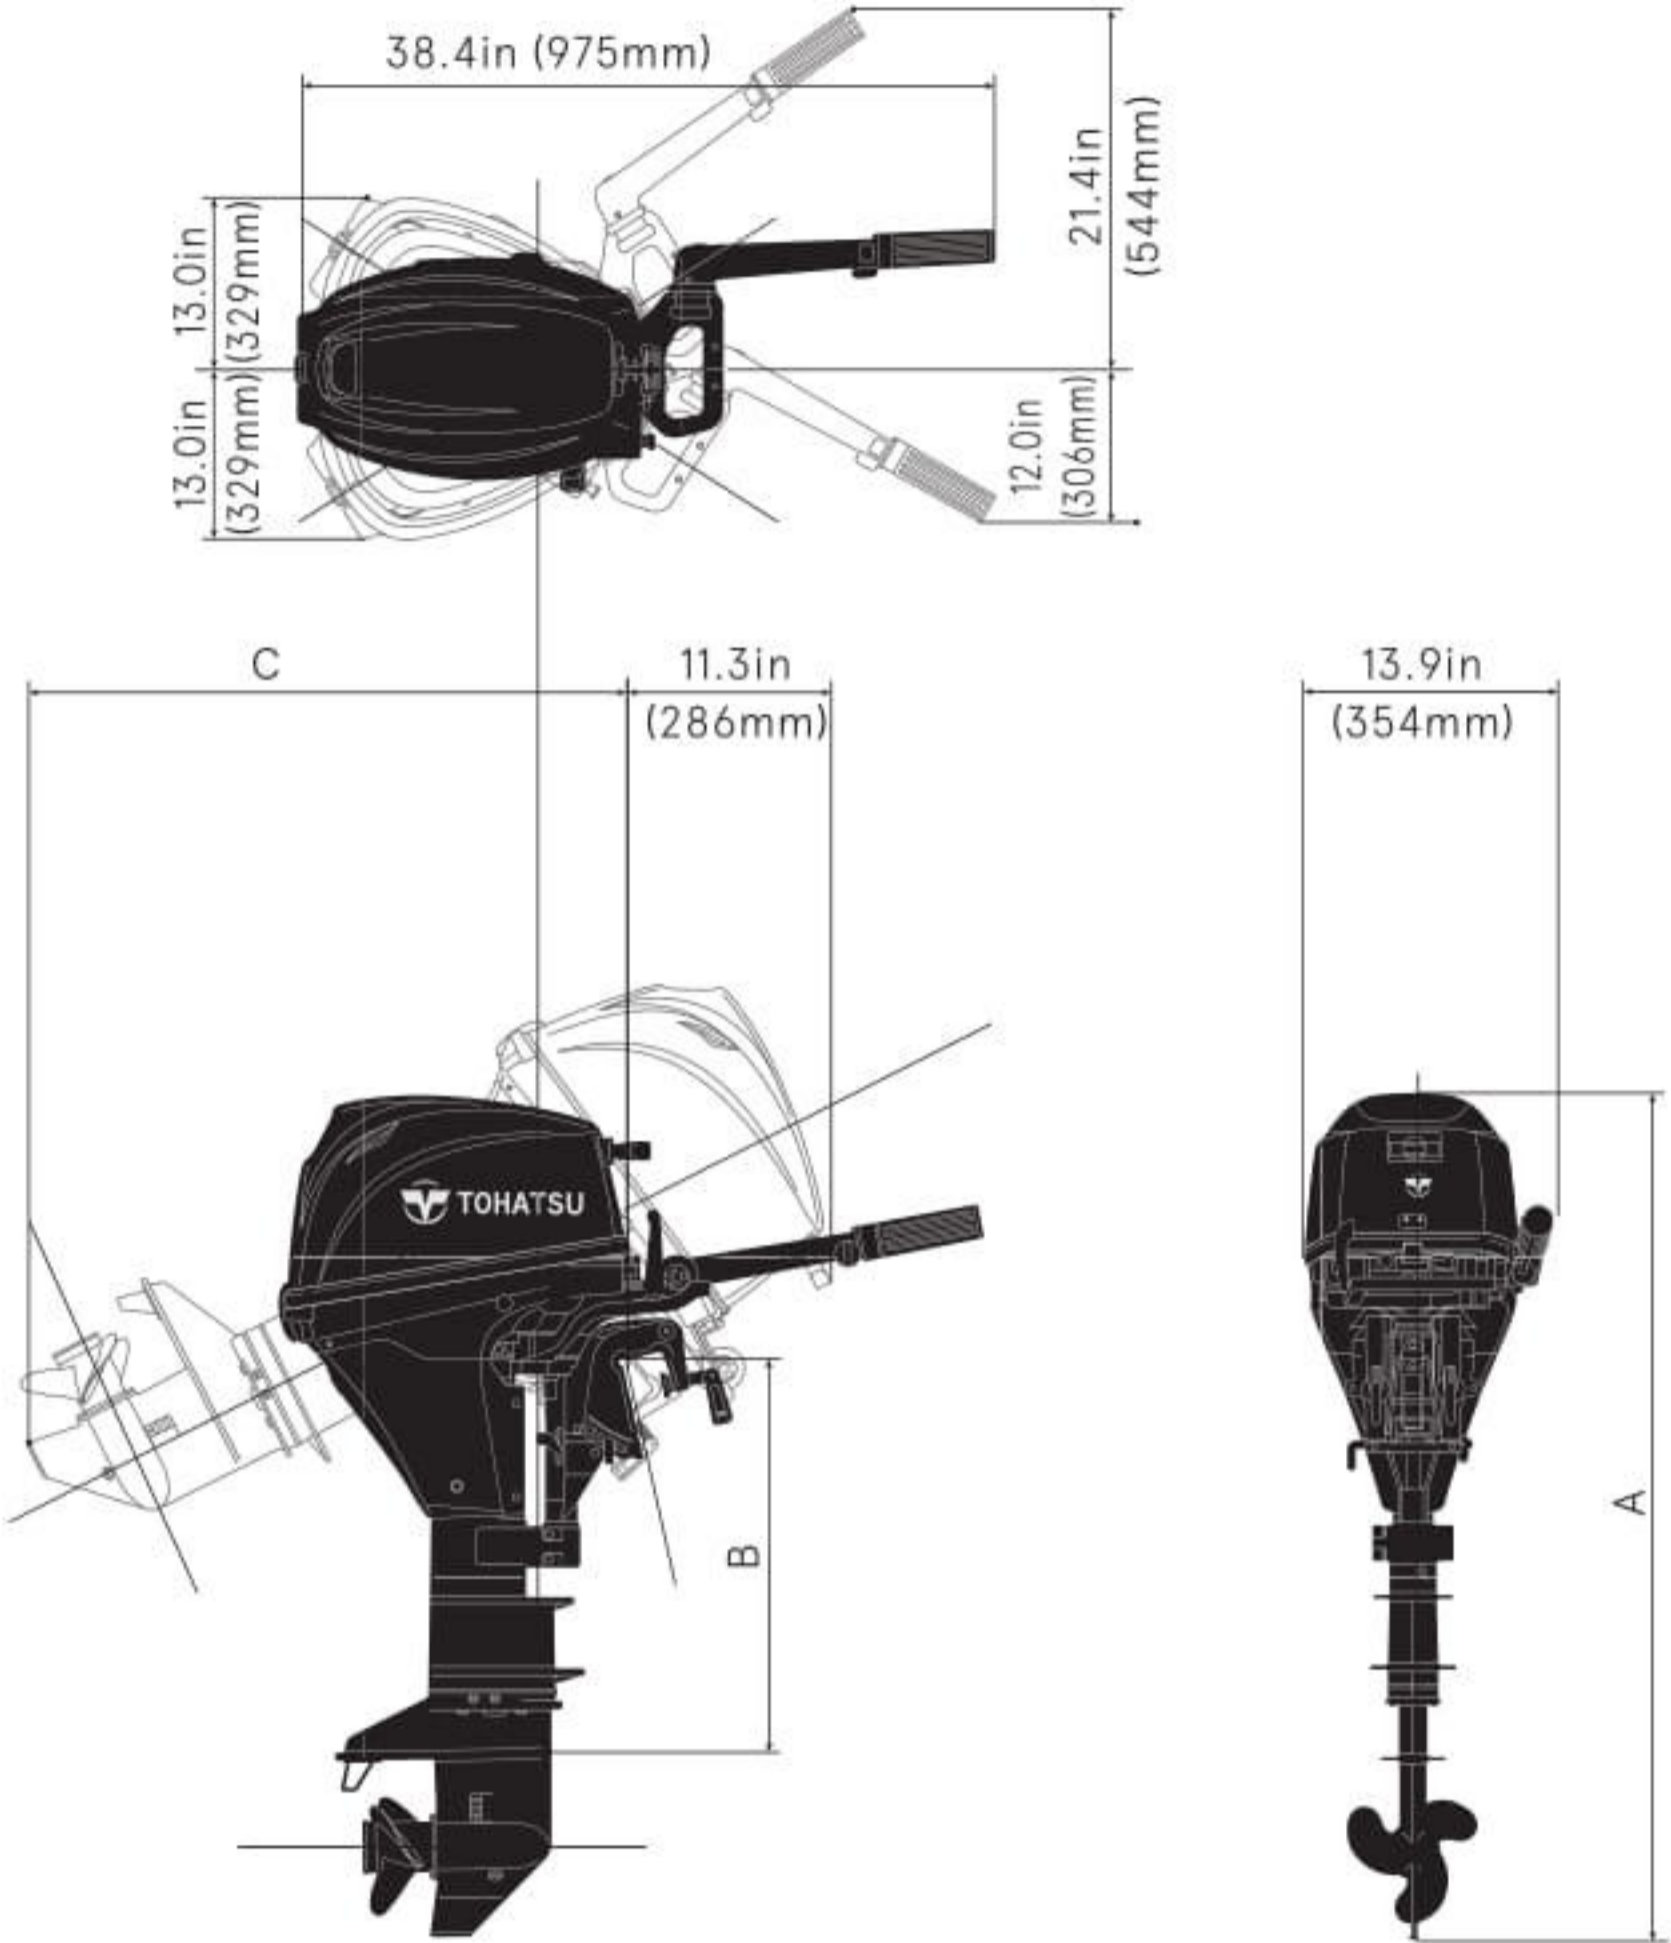

Dimensions

Dry Weight (lbs/kg)

Model	MF	EF
Transom S:	82 (37.0)	88 (40.0)
Transom L:	84 (38.0)	91 (41.0)

Dimensions (in/mm)

Model	A	B	C
Transom S:	40.7 (1035)	17.1 (435)	27.9 (709)
Transom L:	45.7 (1162)	22.1 (562)	32.9 (836)