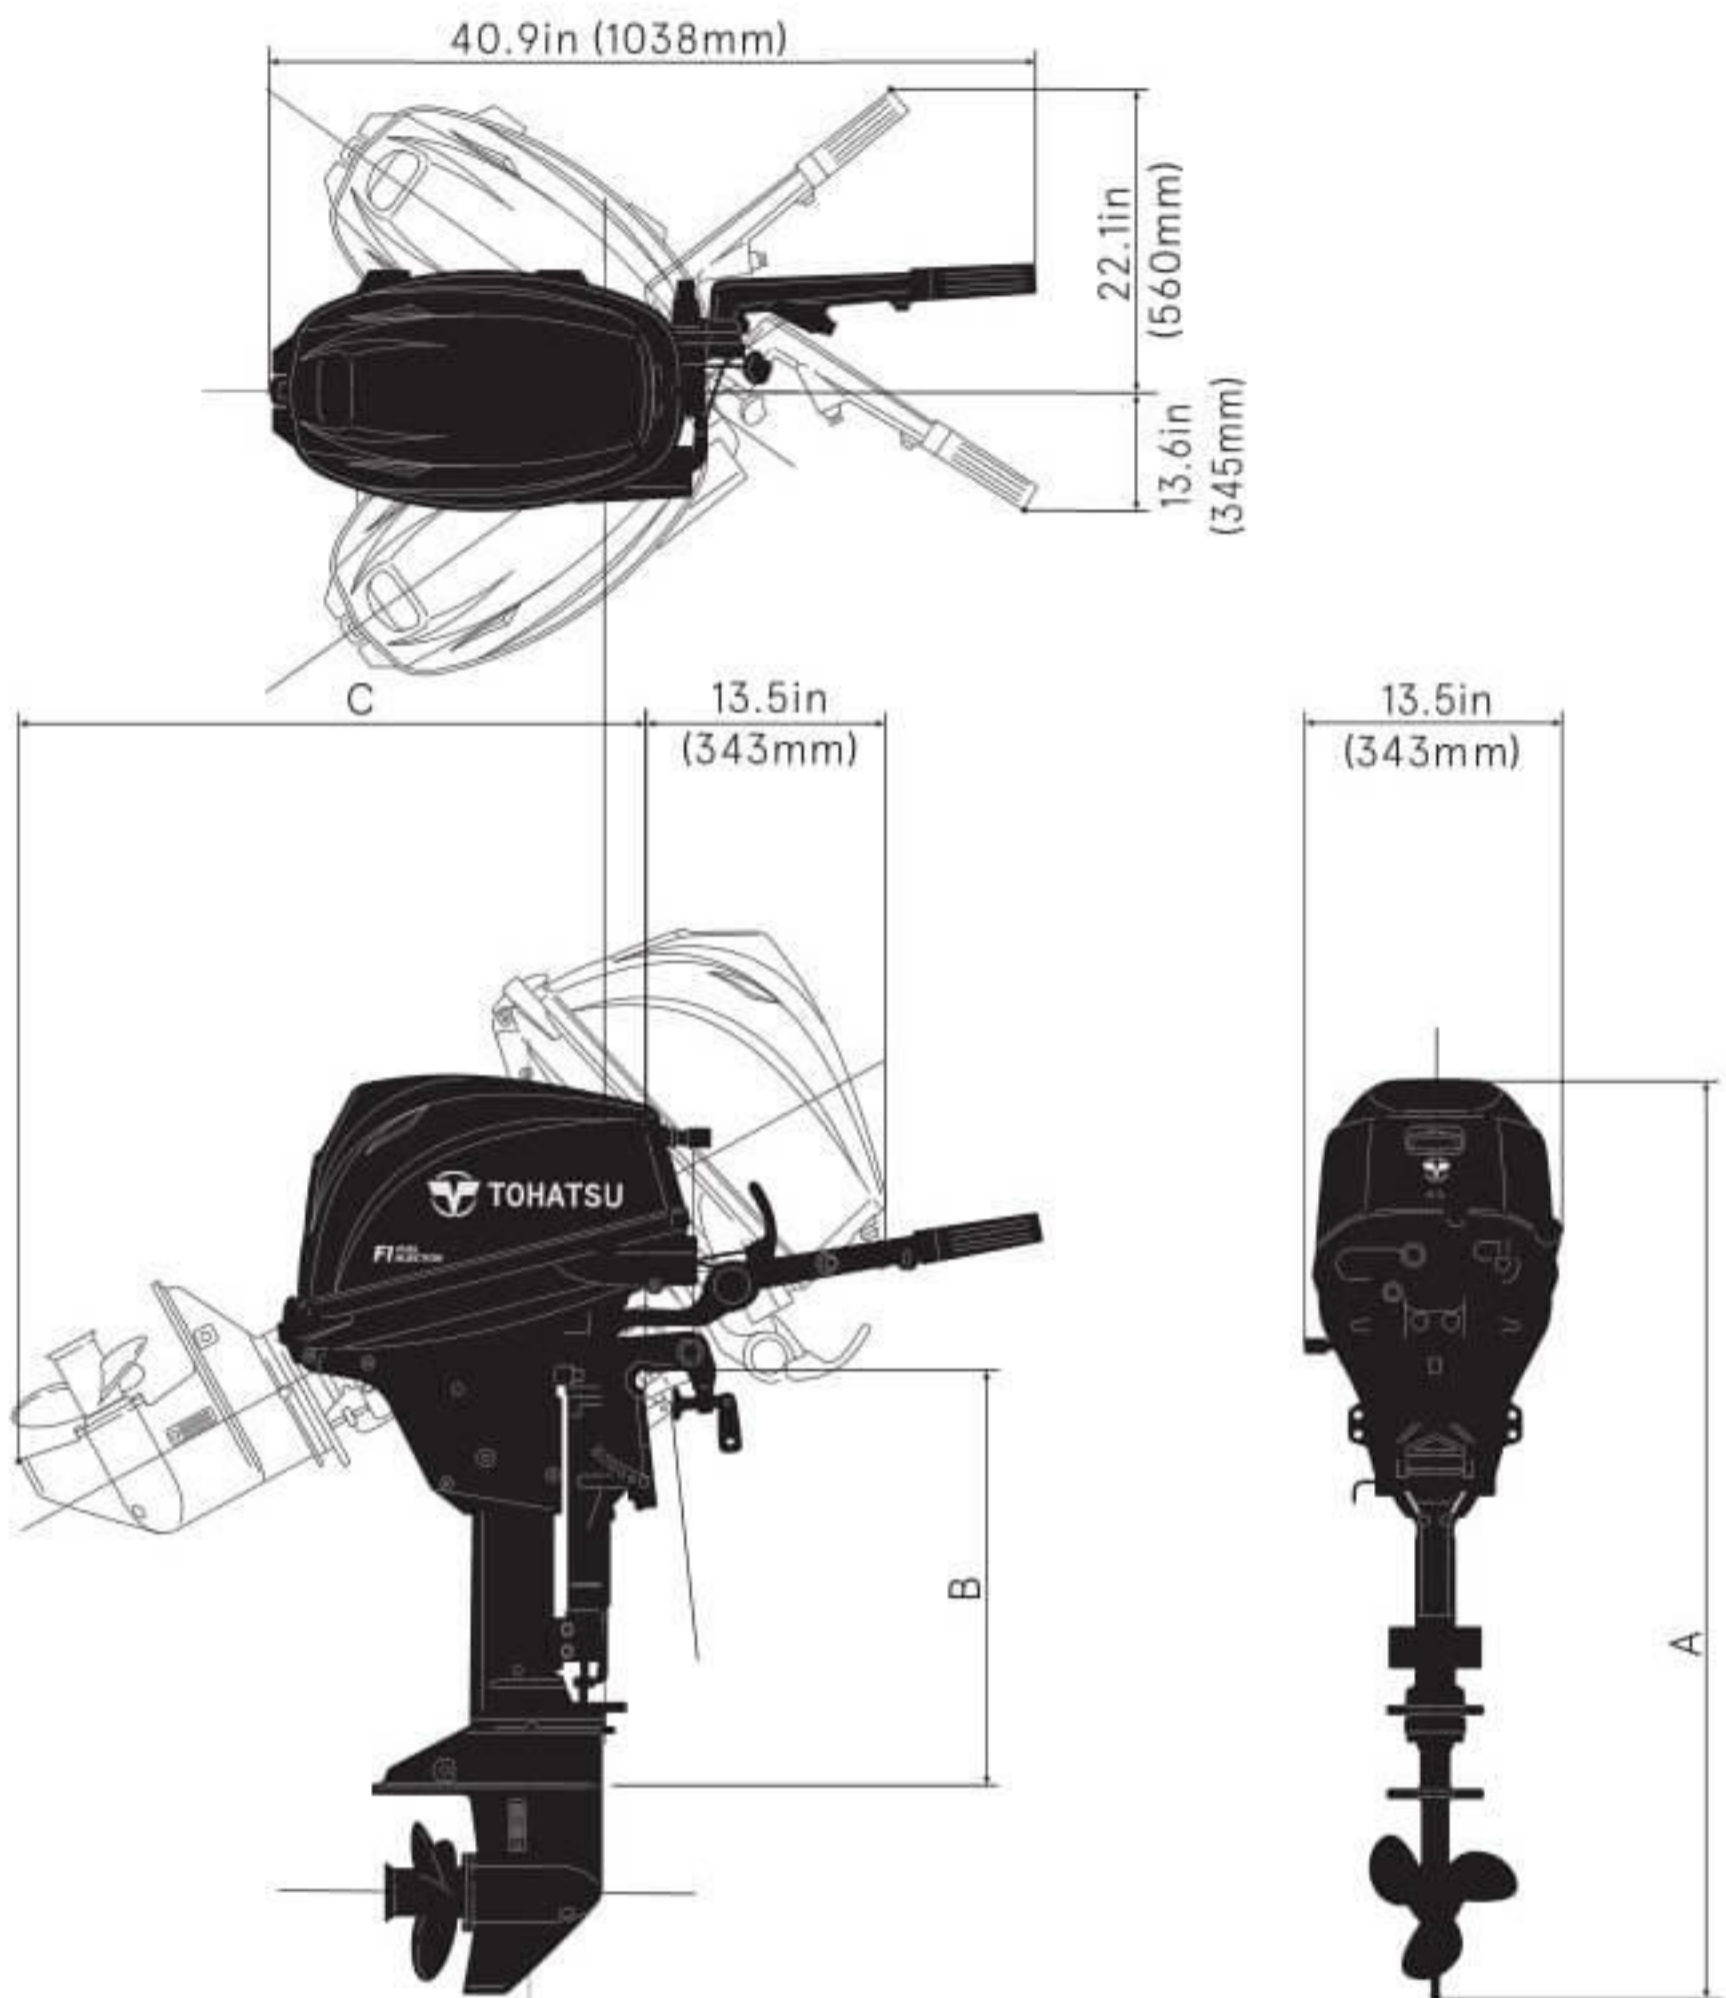

Dimensions

Dry Weight

(lbs/kg)

Model	MF	EF	EP	EFT	EPT
Transom S:	94.7 (43.0)	103.6 (47.0)	101.4 (46.0)	-	113.5 (51.5)
Transom L:	97.0 (44.0)	105.8 (48.0)	103.6 (47.0)	117.9 (53.5)	115.7 (52.5)
Transom UL:	-	-	-	121.2 (55.0)	119.0 (54.0)

Dimensions

(in/mm)

Model	A	B	C
Transom S:	43.9 (1116)	16.3 (413)	28.9 (735)
Transom L:	49.5 (1258)	22.1 (562)	34.3 (872)
Transom UL:	54.6 (1386)	27.1 (689)	38.9 (988)